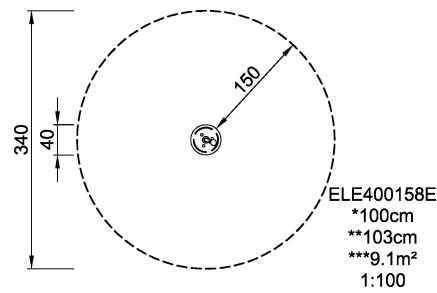

ELE400158
Junior Spica

The Junior Spica adds an exciting activity to the preschool playground by offering a rotation possibility based on the well-known spinning concept of the Spicas. The Junior Spica is especially developed to deliver the right spinning challenge to the preschool child. Standing platform and centre pole are adapted to preschool physical proportions and needs in order to secure a safer grip for both feet and hands.

Product Line	Traditional Play
Category	Supernova, carousels & spinners
Age group	2 - 6
Max. fall height (CM)	100
Total height (CM)	103
Safety Zone	9.1 m ²

SPIN

SOCIALIZE

CONSTRUCT

INCLUSIVE

**SUR-
FACE**

ADA / INCLUSIVE

ASTM

* = Highest designated play surface.
** = Total height of product.

Weight/heaviest parts	kg.	Installation (Manpower)	Persons
Concrete required	NaN m ³	Installation (Hours)	Hours
Foundation amount/footing	NaN	Excavation	NaN m ³