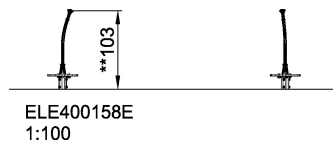

ELE400158
Junior Spica

The Junior Spica adds an exciting activity to the preschool playground by offering a rotation possibility based on the well-known spinning concept of the Spicas. The Junior Spica is especially developed to deliver the right spinning challenge to the preschool child. Standing platform and centre pole are adapted to preschool physical proportions and needs in order to secure a safer grip for both feet and hands.

Product Line	Traditional Play
Category	Supernova, carousels & spinners
Age group	2 - 6
Max. fall height (CM)	100
Total height (CM)	103
Safety Zone	9.1 m ²

SPIN

SOCIALIZE

CONSTRUCT

INCLUSIVE

**SUR-
FACE**

ADA / INCLUSIVE

ASTM

* = Highest designated play surface.
** = Total height of product.

Weight/heaviest parts	kg.	Installation (Manpower)	Persons
Concrete required	NaN m ³	Installation (Hours)	Hours
Foundation amount/footing	NaN	Excavation	NaN m ³