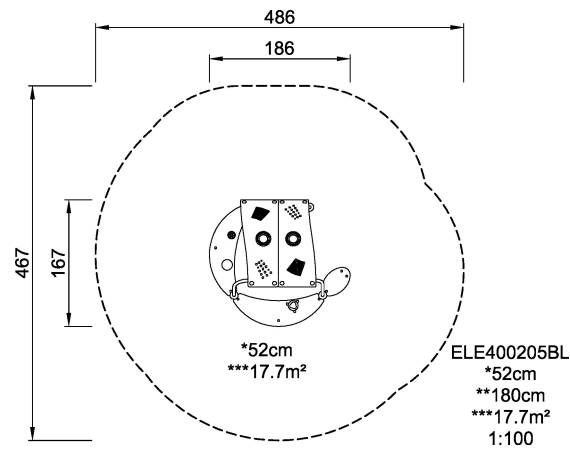

**ELE400205**  
**Cottage**

The cottage allows for role play and imaginative play. The cottage can become whatever the child wants it to be.

<b>Product Line</b>	Traditional Play
<b>Category</b>	Playhouses
<b>Age group</b>	1 - 6
<b>Max. fall height (CM)52</b>	
<b>Total height (CM)</b>	180
<b>Safety Zone</b>	17.7 m2

SOCIALIZE

CONSTRUCT

DRAMATIC PLAY

INCLUSIVE

**SUR-  
FACE**

ADA / INCLUSIVE

**ASTM**

\* = Highest designated play surface.  
\*\* = Total height of product.