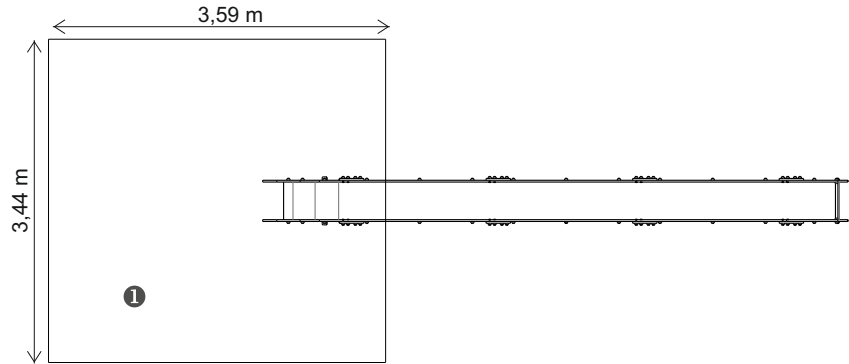

Bomboleta 8

ref. ELESC008

4-12 Years

1.00 m

12 m²

x = 6.25
y = 0.44
z = 3.40

Data Sheet

Equipment Information:

— Impact area
 - - Free space

EN 1176-1,3 

.....	①
	1,00
	12
	12

0,64 m³

6h15m

2x

KG

KG

Metal parts

Sliding surface: Stainless steel plate AISI 304, bent and rolled from one piece;

Tubes:

Stainless steel: AISI 304, Ø40mm;

Fixation System:

Type A - Standard fixation system composed by steel base embedded in the ground with concrete;