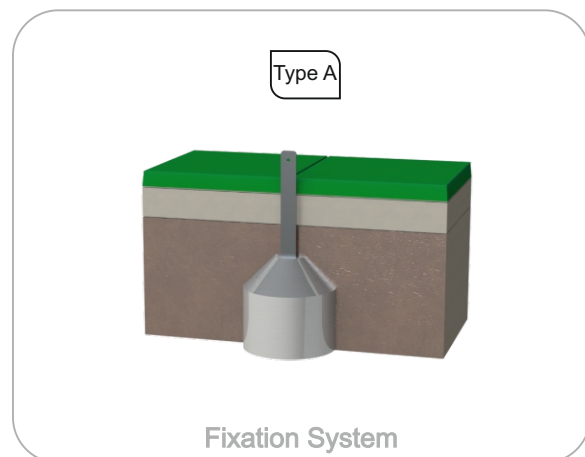

Technical Characteristics:

bragmaia®

Panels

HDPE: Monocolour/bicolour high density polyethylene. It is a polymer so it is characterized by its resistance to corrosion and chemical products. By its capacity of elasticity and lightweight, it offers high resistance to impacts, and, therefore, very difficult to break. The non-slip surface offers security to children and the synthetic base prevents grow of bacterias and fungus. No need for maintenance;

Metal parts

Sliding surface: Stainless steel plate AISI 304, bent and rolled from one piece;

Tubes:

Stainless steel: AISI 304, Ø40mm;

Fixation System:

Type A - Standard fixation system composed by steel base embedded in the ground with concrete;

Screws and accessories

Screws: Galvanized steel or optionally stainless steel AISI 304;

Capsules: PP Polypropylene plastic;

100% recyclable;