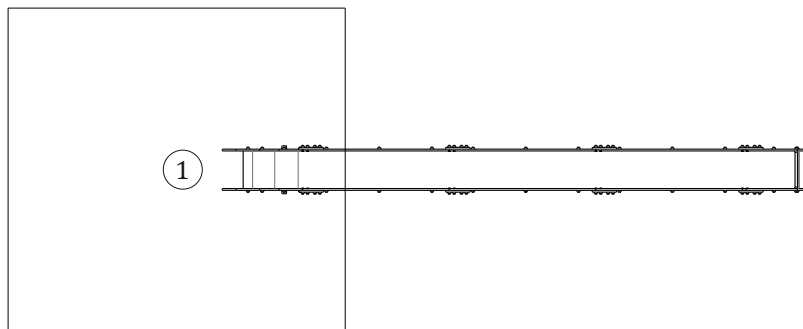

Technical Information:

1 - Slide 1.00m