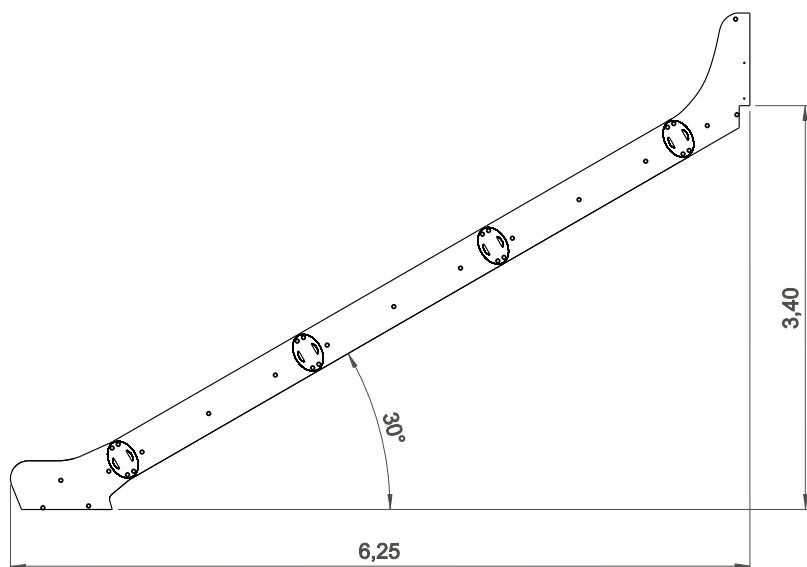

Bomboleta 8

ref. ELESC008

4-12 Years

1.00 m

12 m²

x = 6.25
y = 0.44
z = 3.40

Data Sheet

Equipment Information:

— Impact area
 - - Free space

EN 1176-1,3 

.....	①
	1,00
	12
	12

0,64 m³

6h15m

2x

KG

KG

Metal parts

Sliding surface: Stainless steel plate AISI 304, bent and rolled from one piece;

Tubes:

Stainless steel: AISI 304, Ø40mm;

Fixation System:

Type A - Standard fixation system composed by steel base embedded in the ground with concrete;