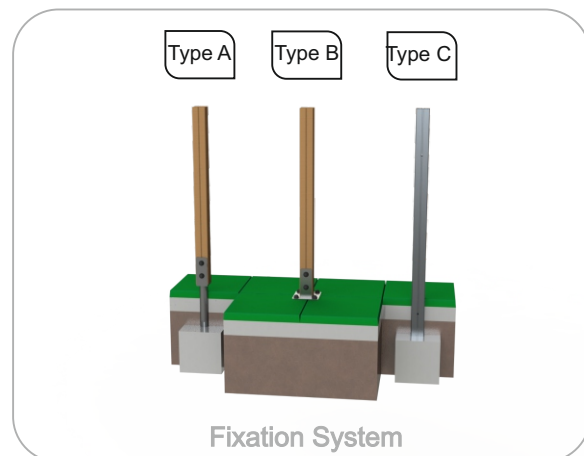

### Tubes:

**Stainless steel:** AISI 304, Ø54mm;

**Fixation System:** Allow its placing on the ground avoiding the wood to come into direct contact with the soil. The bottom part of these fastening are anchored in the ground. Fabricated in galvanized steel;

**Type A - Standard fixation system** composed by steel base embedded in the ground with concrete;

**Type B - Standard fixation system** composed by steel base screwed to the ground with steel anchors;

**Type C - Standard fixation system** composed by posts applied directly in the ground with concrete;

## Screws and accessories

**Screws:** Galvanized steel or optionally stainless steel AISI 304;

**Capsules:** PP Polypropylene plastic;

100% recyclable;