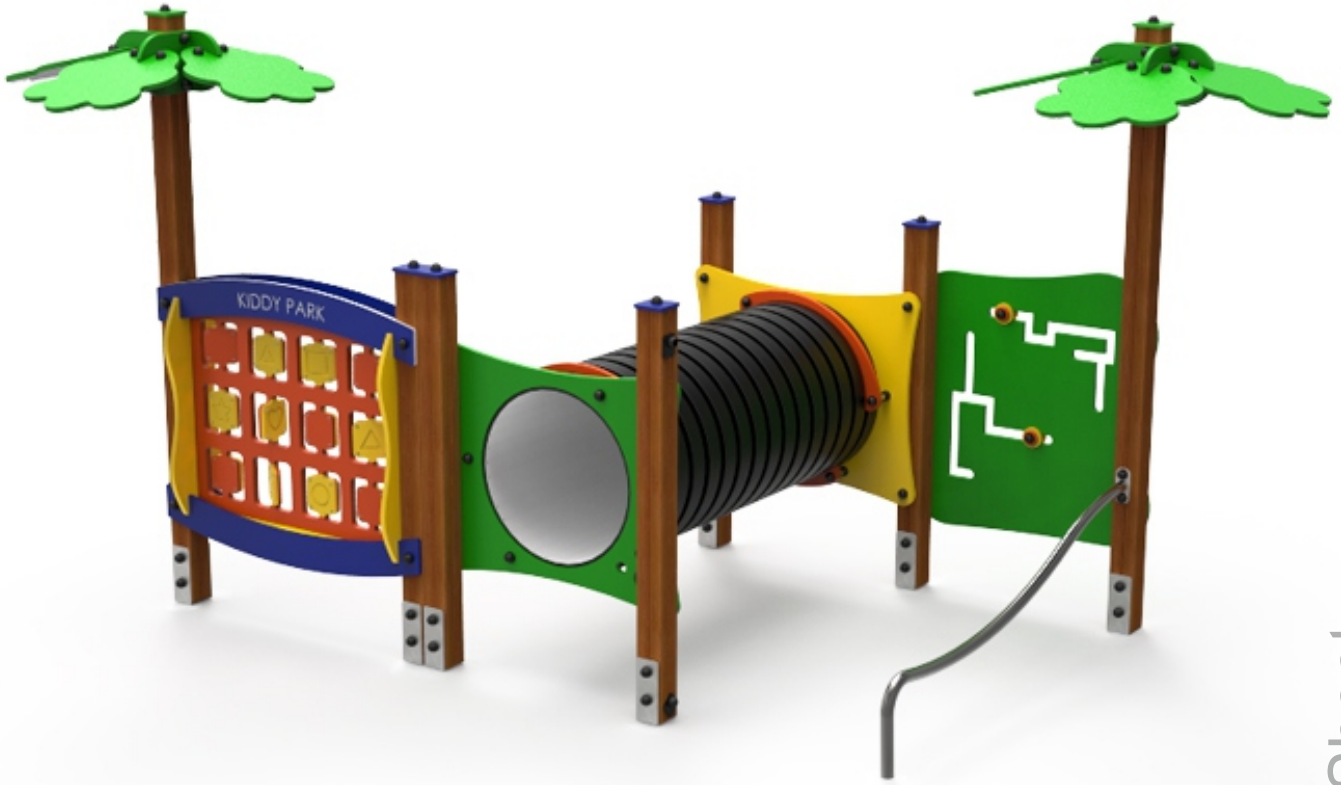

# Dominó I

ref. ELKID009

0.5-6 Years

0.60 m

27 m<sup>2</sup>

x= 3.90  
y= 2.70  
z= 2.00

Data Sheet

# Equipment Information:

bragmaia®

— Impact area  
 - - Free space

EN 1176-1,3

.....	①
	0,60
	27
	27

0,2 m<sup>3</sup>

4h

2x

## Plastic parts

**Tunnel:** Made of polypropylene corrugated tube in conformity with EN 13476;