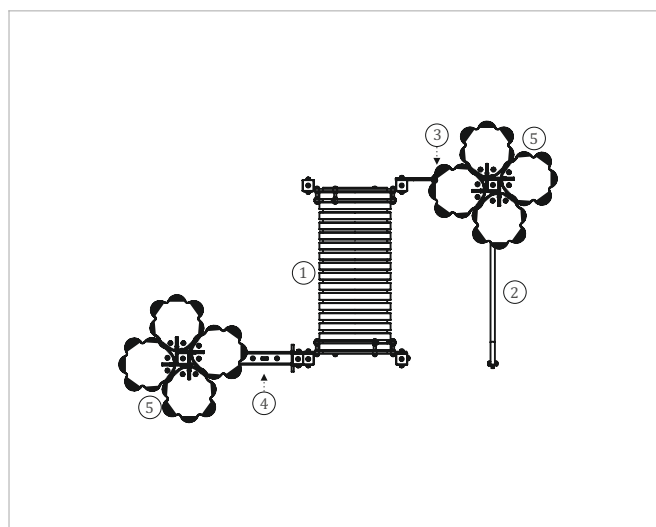

Technical Information:

- 1 - Tunnel 0.60m
- 2 - Handrail
- 3 - Maze Game
- 4 - Set of Shapes
- 5 - Tree