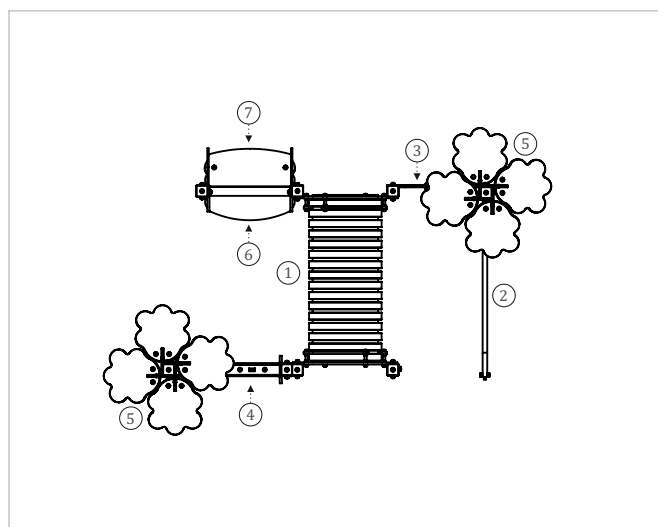

# Dominó II

ref. ELKID010

0.5-6 Years

0.60 m

29 m<sup>2</sup>

x= 3.90  
y= 2.70  
z= 2.00

Data Sheet

# Equipment Information:

bragmaia®

— Impact area  
 - - Free space

EN 1176-1,3

.....	①
	0,60
	29
	29

# Technical Information:

- 1 - Tunnel 0.60m
- 2 - Handrail
- 3 - Maze Game
- 4 - Set of Shapes
- 5 - Tree
- 6 - Seat 0.40m
- 7 - Table 0.60m