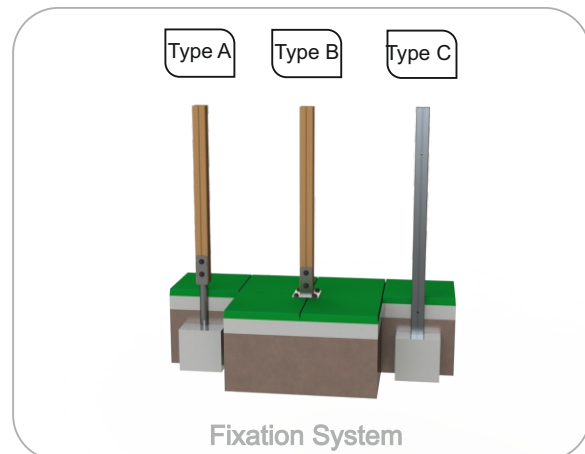

### Tubes:

**Stainless steel:** AISI 304, Ø54mm;

**Fixation System:** Allow its placing on the ground avoiding the wood to come into direct contact with the soil. The bottom part of these fastenings are anchored in the ground. Fabricated in galvanized steel;

**Type A - Standard fixation system** composed by steel base embedded in the ground with concrete;

**Type B - Standard fixation system** composed by steel base screwed to the ground with steel anchors;

**Type C - Standard fixation system** composed by posts applied directly in the ground with concrete;

## Screws and accessories

**Screws:** Galvanized steel or optionally stainless steel AISI 304;

**Capsules:** PP Polypropylene plastic;

100% recyclable;