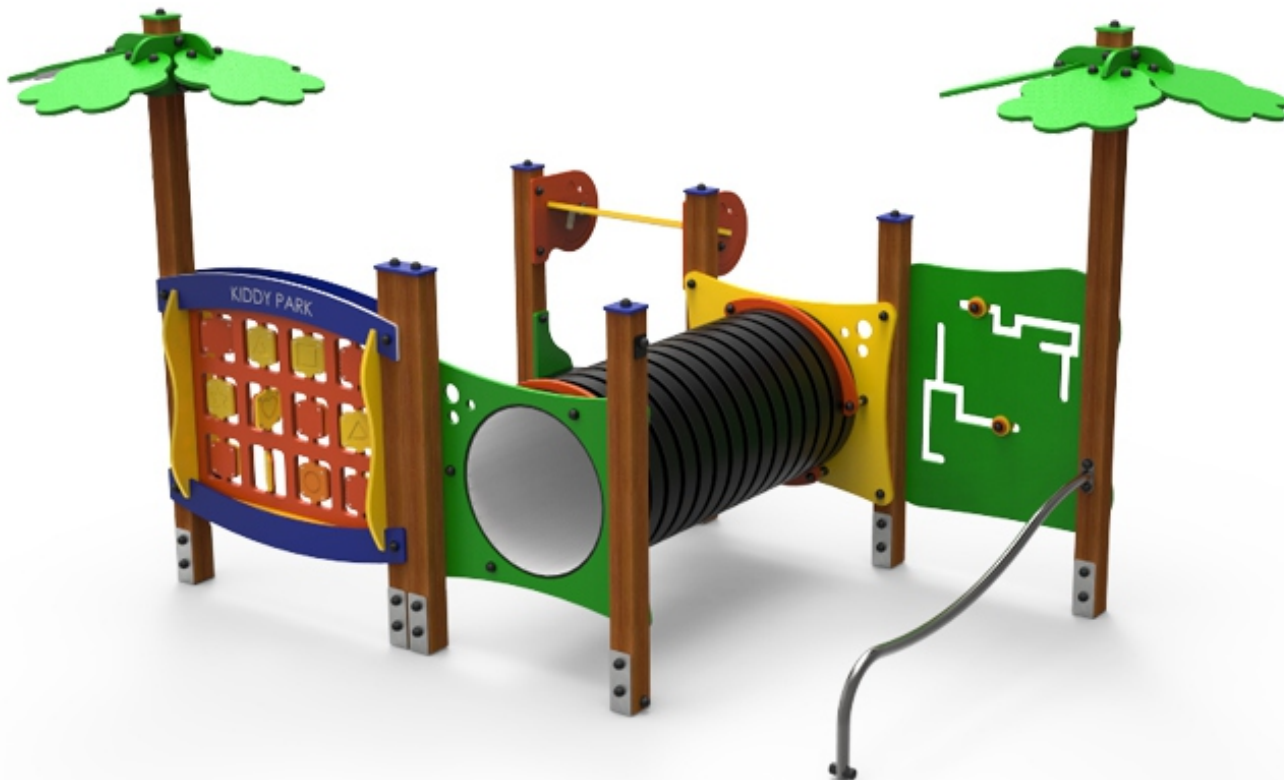

# Dominó II

ref. ELKID010

0.5-6 Years

0.60 m

29 m<sup>2</sup>

x= 3.90  
y= 2.70  
z= 2.00

Data Sheet

# Equipment Information:

bragmaia®

— Impact area  
 - - Free space

EN 1176-1,3

.....	①
	0,60
	29
	29

# Technical Information:

- 1 - Tunnel 0.60m
- 2 - Handrail
- 3 - Maze Game
- 4 - Set of Shapes
- 5 - Tree
- 6 - Seat 0.40m
- 7 - Table 0.60m

## Plastic parts

**Tunnel:** Made of polypropylene corrugated tube in conformity with EN 13476;