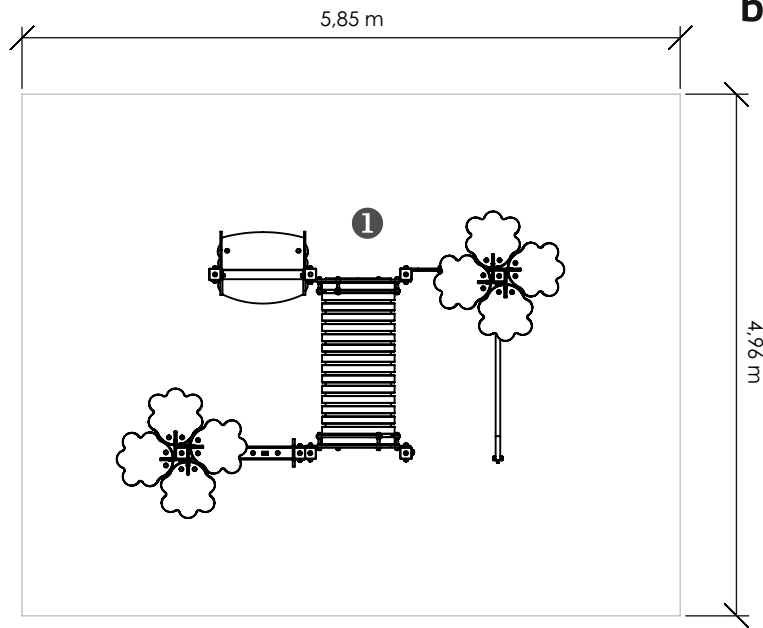

# Dominó II

ref. ELKID010

0.5-6 Years

0.60 m

29 m<sup>2</sup>

x= 3.90  
y= 2.70  
z= 2.00

Data Sheet

# Equipment Information:

bragmaia®

— Impact area  
 - - Free space

EN 1176-1,3

.....	①
	0,60
	29
	29

## Plastic parts

**Tunnel:** Made of polypropylene corrugated tube in conformity with EN 13476;