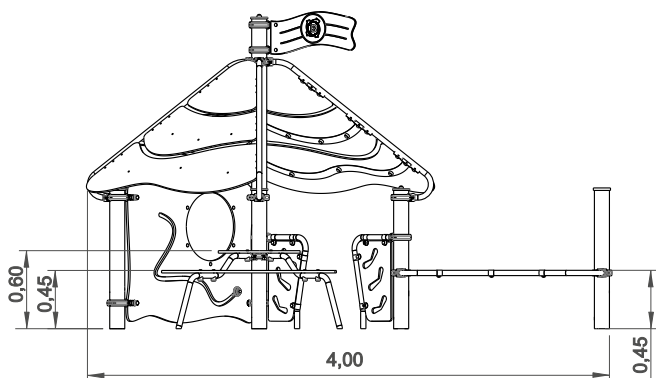

Space

ref. ELUNI030

3-14 Years

0.45 m

31 m²

x= 4.00
y= 2.60
z= 2.40

Data Sheet

Equipment Information:

— Impact area
 - - Free space

EN 1176-1,3 

.....	①
	0,45
	31
m ²	31

Technical Information:

- 1 - Space House  0.45m
- 2 - Playful panel
- 3 - Seat/Table  0.45m
- 4 - Space seat  0.45m

Technical Characteristics:

Acrylic: composed of 70% of conifers fibers and 30% thermosetting resin, weather resistant (sun, rain, humidity, etc.);

Metal parts

Tubes:

Stainless steel: AISI 304, Ø40mm and Ø114mm;

Fixation System:

Type C - Standard fixation system composed by posts applied directly in the ground with concrete;