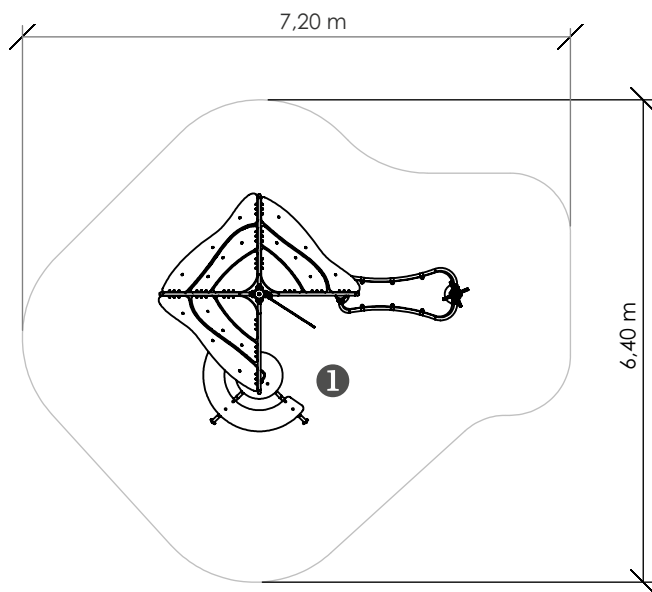

Space

ref. ELUNI030

3-14 Years

0.45 m

31 m²

x= 4.00
y= 2.60
z= 2.40

Data Sheet

Equipment Information:

— Impact area
 - - Free space

EN 1176-1,3 

.....	①
	0,45
	31
m ²	31

Technical Information:

- 1 - Space House  0.45m
- 2 - Playful panel
- 3 - Seat/Table  0.45m
- 4 - Space seat  0.45m

Technical Characteristics:

Acrylic: composed of 70% of conifers fibers and 30% thermosetting resin, weather resistant (sun, rain, humidity, etc.);

Metal parts

Tubes:

Stainless steel: AISI 304, Ø40mm and Ø114mm;

Fixation System:

Type C - Standard fixation system composed by posts applied directly in the ground with concrete;