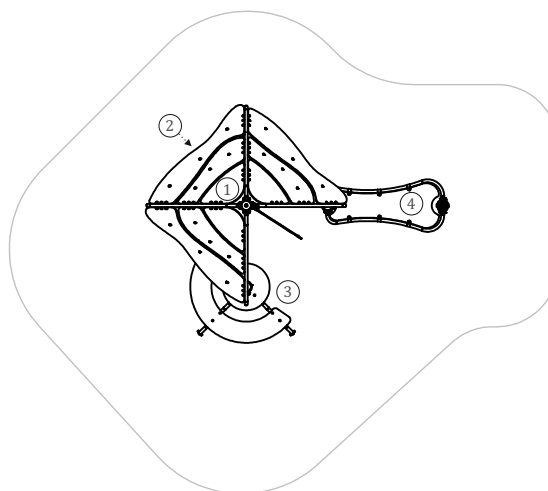

Space

ref. ELUNI030

3-14 Years

0.45 m

31 m²

x= 4.00
y= 2.60
z= 2.40

Data Sheet

Equipment Information:

— Impact area
 - - Free space

EN 1176-1,3 

.....	①
	0,45
	31
m ²	31

Technical Information:

- 1 - Space House  0.45m
- 2 - Playful panel
- 3 - Seat/Table  0.45m
- 4 - Space seat  0.45m

Technical Characteristics:

Acrylic: composed of 70% of conifers fibers and 30% thermosetting resin, weather resistant (sun, rain, humidity, etc.);

Metal parts

Tubes:

Stainless steel: AISI 304, Ø40mm and Ø114mm;

Fixation System:

Type C - Standard fixation system composed by posts applied directly in the ground with concrete;