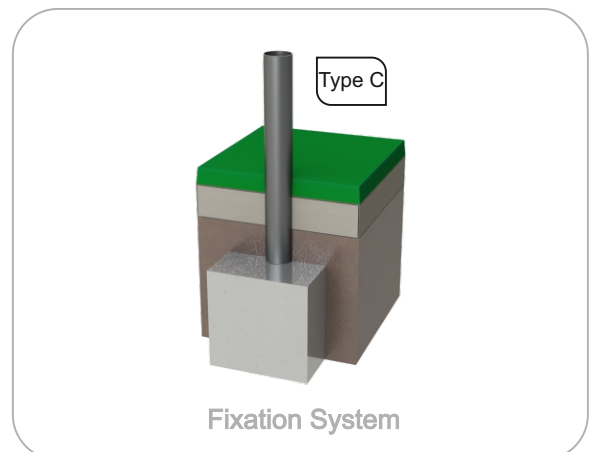

Acrylic: composed of 70% of conifers fibers and 30% thermosetting resin, weather resistant (sun, rain, humidity, etc.);

Metal parts

Tubes:

Stainless steel: AISI 304, Ø40mm and Ø114mm;

Fixation System:

Type C - Standard fixation system composed by posts applied directly in the ground with concrete;

Screws and accessories

Screws: Galvanized steel or optionally stainless steel AISI 304;

Capsules: PP Polypropylene plastic;

100% recyclable;

Playful Activities:

Amuse: While they have fun, children acquire several capacities, since physical abilities to social interactions.