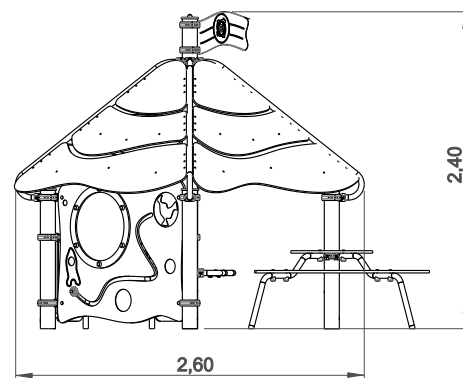

Space

ref. ELUNI030

3-14 Years

0.45 m

31 m²

x= 4.00
y= 2.60
z= 2.40

Data Sheet

Equipment Information:

— Impact area
 - - Free space

EN 1176-1,3 

.....	①
	0,45
	31
m ²	31

Technical Information:

- 1 - Space House  0.45m
- 2 - Playful panel
- 3 - Seat/Table  0.45m
- 4 - Space seat  0.45m

Technical Characteristics:

Acrylic: composed of 70% of conifers fibers and 30% thermosetting resin, weather resistant (sun, rain, humidity, etc.);

Metal parts

Tubes:

Stainless steel: AISI 304, Ø40mm and Ø114mm;

Fixation System:

Type C - Standard fixation system composed by posts applied directly in the ground with concrete;