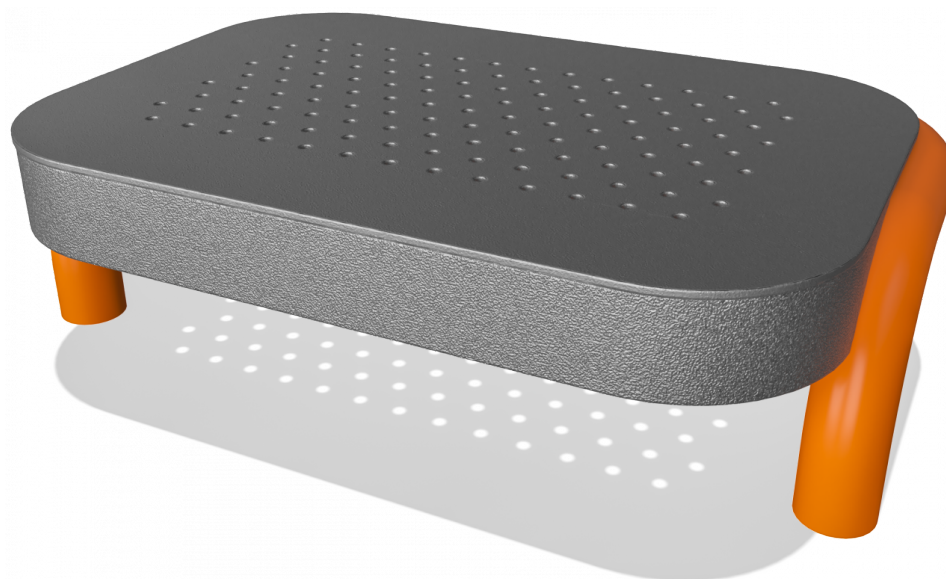

FAZ30101

# PU Steel Step, 20 cm

PU Steel Step, 20 cm - Orange

<b>Product Line</b>	Outdoor Fitness
<b>Category</b>	Cross Training
<b>Age group</b>	13+
<b>Max. fall height (CM)</b>	18
<b>Total height (CM)</b>	18
<b>Safety Zone</b>	10.4 m <sup>2</sup>

**SUR-  
FACE**

**IN-  
GROU.**

**ASTM**

\* = Highest designated play surface.  
\*\* = Total height of product.

<b>Weight/heaviest parts</b>	kg.	<b>Installation (Manpower)</b>	Persons
<b>Concrete required</b>	NaN m3	<b>Installation (Hours)</b>	Hours
<b>Foundation amount/footing</b>	NaN	<b>Excavation</b>	NaN m3