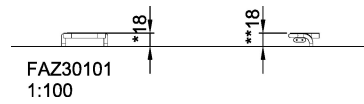

# PU Steel Step, 20 cm

PU Steel Step, 20 cm - Orange

<b>Product Line</b>	Outdoor Fitness
<b>Category</b>	Cross Training
<b>Age group</b>	13+
<b>Max. fall height (CM)</b>	18
<b>Total height (CM)</b>	18
<b>Safety Zone</b>	10.4 m <sup>2</sup>

**SUR-  
FACE**

**IN-  
GROU.**

**ASTM**

\* = Highest designated play surface.  
\*\* = Total height of product.

<b>Weight/heaviest parts</b>	kg.	<b>Installation (Manpower)</b>	Persons
<b>Concrete required</b>	NaN m3	<b>Installation (Hours)</b>	Hours
<b>Foundation amount/footing</b>	NaN	<b>Excavation</b>	NaN m3