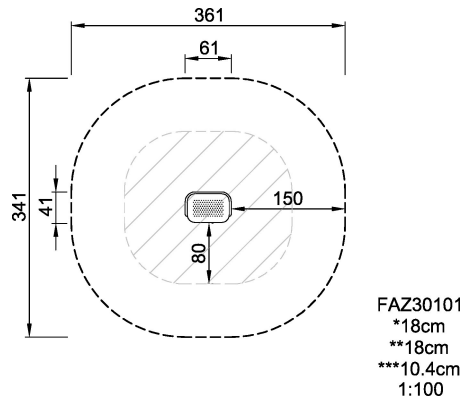

# PU Steel Step, 20 cm

PU Steel Step, 20 cm - Orange

<b>Product Line</b>	Outdoor Fitness
<b>Category</b>	Cross Training
<b>Age group</b>	13+
<b>Max. fall height (CM)</b>	18
<b>Total height (CM)</b>	18
<b>Safety Zone</b>	10.4 m <sup>2</sup>

**SUR-  
FACE**

**IN-  
GROU.**

**ASTM**

\* = Highest designated play surface.  
\*\* = Total height of product.

<b>Weight/heaviest parts</b>	kg.	<b>Installation (Manpower)</b>	Persons
<b>Concrete required</b>	NaN m3	<b>Installation (Hours)</b>	Hours
<b>Foundation amount/footing</b>	NaN	<b>Excavation</b>	NaN m3