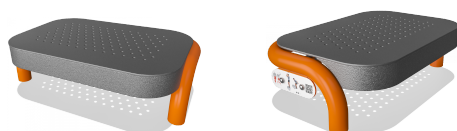

FAZ30101

# PU Steel Step, 20 cm

PU Steel Step, 20 cm - Orange

<b>Product Line</b>	Outdoor Fitness
<b>Category</b>	Cross Training
<b>Age group</b>	13+
<b>Max. fall height (CM)</b>	18
<b>Total height (CM)</b>	18
<b>Safety Zone</b>	10.4 m <sup>2</sup>