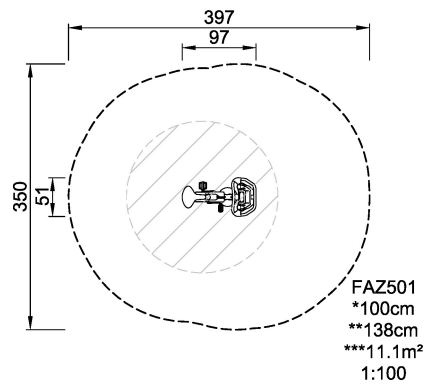

FAZ50100 City Bike

The City Bike provides a comfortable and challenging ride for all users. The frame is designed with a low open entry and ergonomics promoting an upright riding style. The saddle is made wide to give the most support, and it is adjustable in 13 heights accommodating people from 150 cm to 205 cm.

Product Line	Outdoor Fitness
Category	Cross Training
Age group	13+
Max. fall height (CM)	100
Total height (CM)	138
Safety Zone	11.1 m ²

**SUR-
FACE**

**IN-
GROU.**

FAZ501
1:100

* = Highest designated play surface.
** = Total height of product.