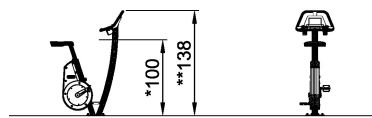

FAZ50100 City Bike

The City Bike provides a comfortable and challenging ride for all users. The frame is designed with a low open entry and ergonomics promoting an upright riding style. The saddle is made wide to give the most support, and it is adjustable in 13 heights accommodating people from 150 cm to 205 cm.

An innovative self-powered electrical motor (patent pending) creates resistance similar to a real road cycle. The resistance automatically adapts depending on pedaling speed, but users can also choose to manually change the resistance through a Bluetooth-connected KOMPAN Cardio app.

Product Line	Outdoor Fitness
Category	Cross Training
Age group	13+
Max. fall height (CM)	100
Total height (CM)	138
Safety Zone	11.1 m ²

**SUR-
FACE**

**IN-
GROU.**

FAZ501
1:100

* = Highest designated play surface.
** = Total height of product.