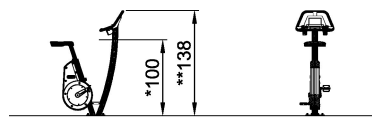

FAZ501
1:100

* = Highest designated play surface.
** = Total height of product.

Weight/heaviest parts	kg.	Installation (Manpower)	Persons
Concrete required	NaN m3	Installation (Hours)	Hours
Foundation amount/footing	NaN	Excavation	NaN m3