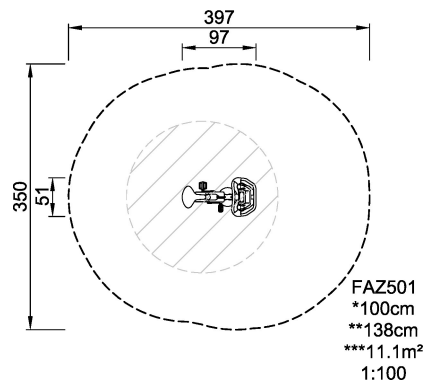

<b>Product Line</b>	Outdoor Fitness
<b>Category</b>	Cross Training
<b>Age group</b>	13+
<b>Max. fall height (CM)</b>	100
<b>Total height (CM)</b>	138
<b>Safety Zone</b>	11.1 m <sup>2</sup>

**SUR-  
FACE**

**IN-  
GROU.**

FAZ501  
1:100

\* = Highest designated play surface.  
\*\* = Total height of product.

<b>Weight/heaviest parts</b>	kg.	<b>Installation (Manpower)</b>	Persons
<b>Concrete required</b>	NaN m3	<b>Installation (Hours)</b>	Hours
<b>Foundation amount/footing</b>	NaN	<b>Excavation</b>	NaN m3