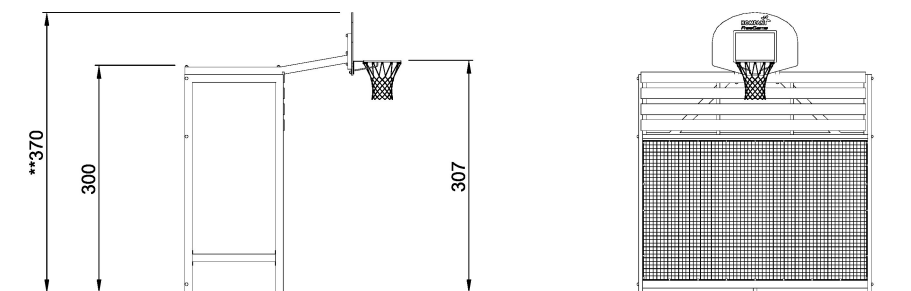

FRE1210

CLASSIC Multigoal 3 m

KOMPAN[®]
Let's play

Classic goals are equipped as standard with nylon net or with reinforced nylon or steel bars as options.

Product Line	Multi Use Games Area
Category	Classic Multi Sport
Age group	3+
Total height (CM)	370

SOCIALIZE

RULES PLAY

INCLUSIVE

IN-
GROU.

ADA / INCLUSIVE

ASTM

FRE1210
**370cm
1:100

FRE1210
FRE1210BL
FRE1210GR
1:100

* = Highest designated play surface.
** = Total height of product.

Weight/heaviest parts	kg.	Installation (Manpower)	1 Persons
Concrete required	NaN m3	Installation (Hours)	4 Hours
Foundation amount/footing	NaN	Excavation	NaN m3