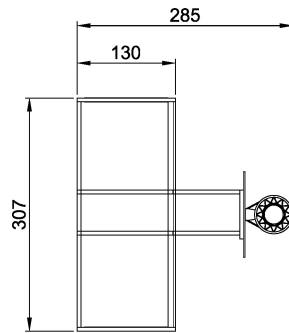

FRE1210

CLASSIC Multigoal 3 m

KOMPAN[®]
Let's play

Classic goals are equipped as standard with nylon net or with reinforced nylon or steel bars as options.

Product Line	Multi Use Games Area
Category	Classic Multi Sport
Age group	3+
Total height (CM)	370

SOCIALIZE

RULES PLAY

INCLUSIVE

IN-
GROU.

ADA / INCLUSIVE

ASTM

FRE1210
**370cm
1:100

FRE1210
FRE1210BL
FRE1210GR
1:100

* = Highest designated play surface.
** = Total height of product.

Weight/heaviest parts	kg.	Installation (Manpower)	1 Persons
Concrete required	NaN m3	Installation (Hours)	4 Hours
Foundation amount/footing	NaN	Excavation	NaN m3