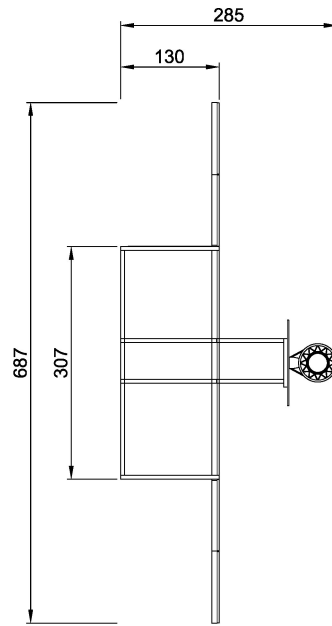

SOCIALIZE

RULES PLAY

INCLUSIVE

IN-  
GROU.

ADA / INCLUSIVE

ASTM

FRE1211  
\*\*370cm  
1:100

FRE1211  
FRE1211BL  
FRE1211GR  
1:100

\* = Highest designated play surface.  
\*\* = Total height of product.

<b>Weight/heaviest parts</b>	kg.	<b>Installation (Manpower)</b>	1 Persons
<b>Concrete required</b>	NaN m3	<b>Installation (Hours)</b>	5 Hours
<b>Foundation amount/footing</b>	NaN	<b>Excavation</b>	NaN m3