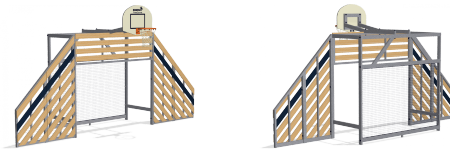

# CLASSIC Multigoal 7 m

**KOMPAN**  
Let's play

Classic goals are equipped as standard with nylon net or with reinforced nylon or steel bars as options.

<b>Product Line</b>	Multi Use Games Area
<b>Category</b>	Classic Multi Sport
<b>Age group</b>	3+
<b>Total height (CM)</b>	370