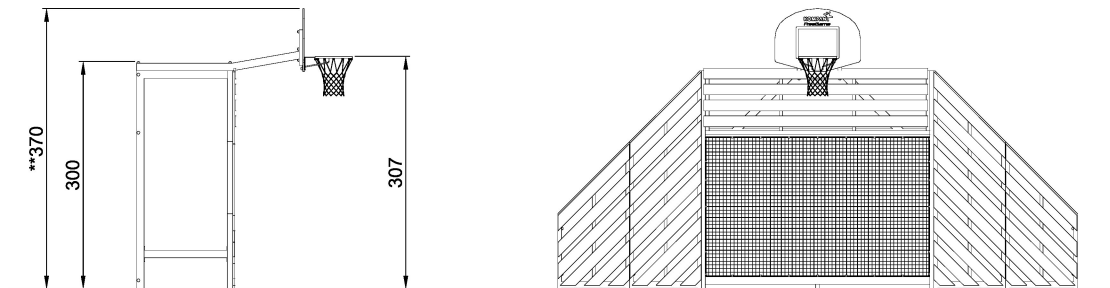

SOCIALIZE

RULES PLAY

INCLUSIVE

IN-  
GROU.

ADA / INCLUSIVE

ASTM

FRE1211  
\*\*370cm  
1:100

FRE1211  
FRE1211BL  
FRE1211GR  
1:100

\* = Highest designated play surface.  
\*\* = Total height of product.

<b>Weight/heaviest parts</b>	kg.	<b>Installation (Manpower)</b>	1 Persons
<b>Concrete required</b>	NaN m3	<b>Installation (Hours)</b>	5 Hours
<b>Foundation amount/footing</b>	NaN	<b>Excavation</b>	NaN m3