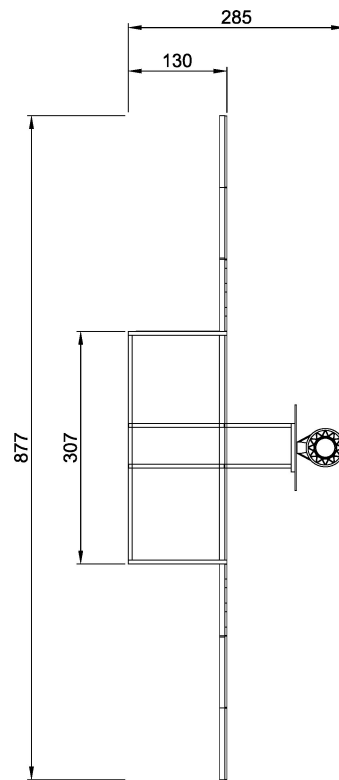

FRE1212

CLASSIC Multigoal 9 m

KOMPAN
Let's play

Classic goals are equipped as standard with nylon net or with reinforced nylon or steel bars as options.

| | |
|--------------------------|----------------------|
| Product Line | Multi Use Games Area |
| Category | Classic Multi Sport |
| Age group | 3+ |
| Total height (CM) | 370 |

SOCIALIZE

RULES PLAY

INCLUSIVE

IN-
GROU.

ADA / INCLUSIVE

ASTM

FRE1212
**370cm
1:100

FRE1212
FRE1212BL
FRE1212GR
1:100

* = Highest designated play surface.
** = Total height of product.

| | | | |
|----------------------------------|--------|--------------------------------|-----------|
| Weight/heaviest parts | kg. | Installation (Manpower) | 1 Persons |
| Concrete required | NaN m3 | Installation (Hours) | 6 Hours |
| Foundation amount/footing | NaN | Excavation | NaN m3 |