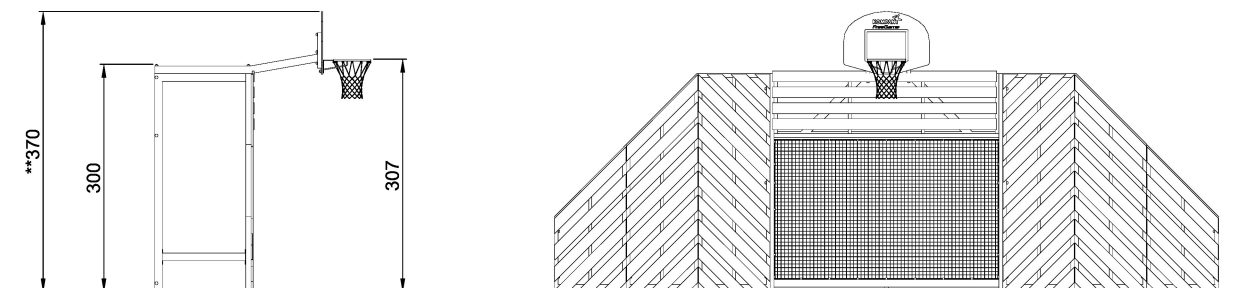

FRE1212

CLASSIC Multigoal 9 m

KOMPAN
Let's play

Classic goals are equipped as standard with nylon net or with reinforced nylon or steel bars as options.

| | |
|--------------------------|----------------------|
| Product Line | Multi Use Games Area |
| Category | Classic Multi Sport |
| Age group | 3+ |
| Total height (CM) | 370 |

SOCIALIZE

RULES PLAY

INCLUSIVE

IN-
GROU.

ADA / INCLUSIVE

ASTM

FRE1212
**370cm
1:100

FRE1212
FRE1212BL
FRE1212GR
1:100

* = Highest designated play surface.
** = Total height of product.

| | | | |
|----------------------------------|--------|--------------------------------|-----------|
| Weight/heaviest parts | kg. | Installation (Manpower) | 1 Persons |
| Concrete required | NaN m3 | Installation (Hours) | 6 Hours |
| Foundation amount/footing | NaN | Excavation | NaN m3 |