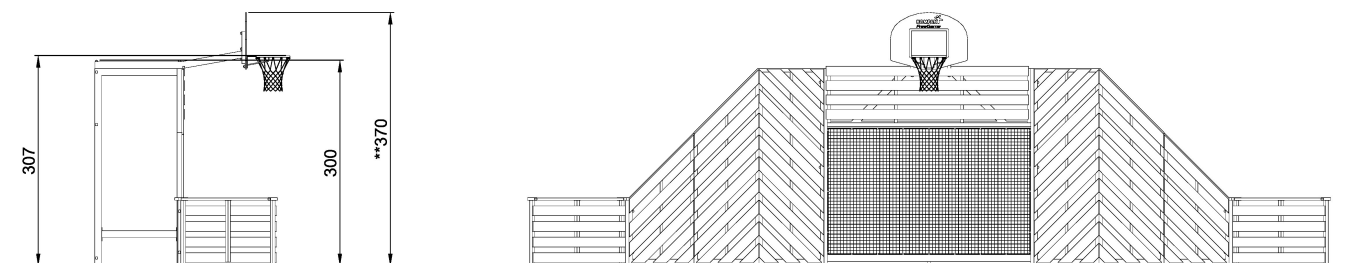

Age group 3+

Total height (CM) 370

SOCIALIZE

RULES PLAY

INCLUSIVE

IN-
GROU.

ADA / INCLUSIVE

ASTM

FRE1213
****370cm**
1:300

FRE1213
FRE1213BL
FRE1213GR
1:100

* = Highest designated play surface.
** = Total height of product.

Weight/heaviest parts	kg.	Installation (Manpower)	1 Persons
Concrete required	NaN m3	Installation (Hours)	7 Hours
Foundation amount/footing	NaN	Excavation	NaN m3