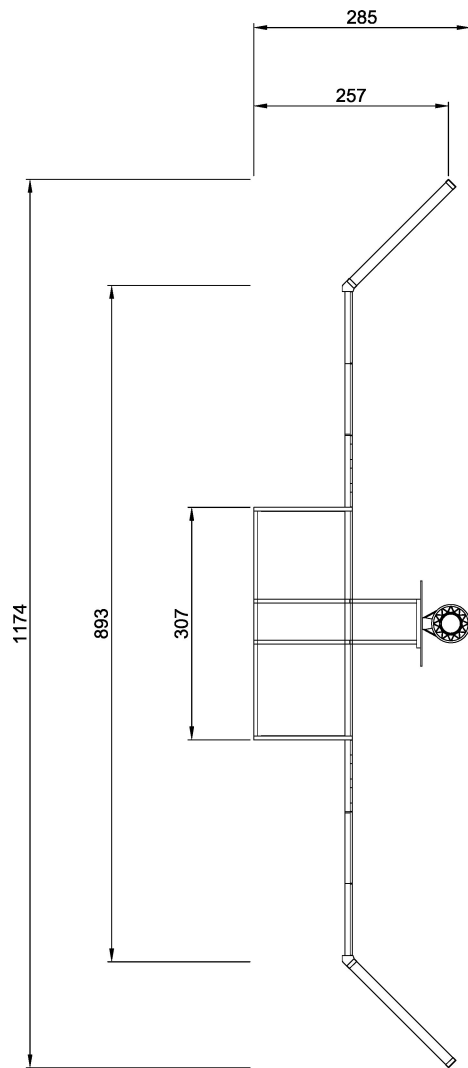

FRE1213

CLASSIC Multigoal 12 m

KOMPAN[®]
Let's play

Classic goals are equipped as standard with nylon net or with reinforced nylon or steel bars as options.

Product Line Multi Use Games Area

Category Classic Multi Sport

Age group 3+

Total height (CM) 370

SOCIALIZE

RULES PLAY

INCLUSIVE

IN-
GROU.

ADA / INCLUSIVE

ASTM

FRE1213
****370cm**
1:300

FRE1213
FRE1213BL
FRE1213GR
1:100

* = Highest designated play surface.
** = Total height of product.

Weight/heaviest parts	kg.	Installation (Manpower)	1 Persons
Concrete required	NaN m3	Installation (Hours)	7 Hours
Foundation amount/footing	NaN	Excavation	NaN m3