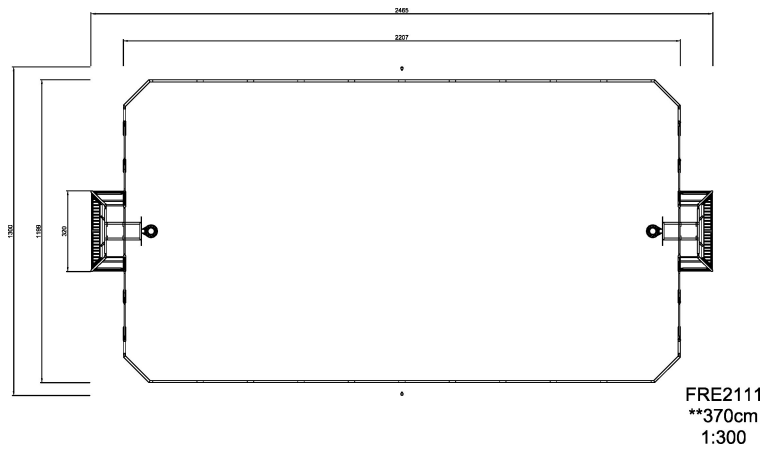

FRE2111

COSMOS Pitch 12x24 m

A multisport pitch includes two goals with built in basketball hoops and a height adjustable multisport net in the middle of the play area. The panels in the goal area have engraved sport motifs. The goals have removable anti-moped barriers for wheelchair access and the lower barriers have lower profile for grass edge protection with water drainage holes. The pitch is based on a modular system. The dimensions of the pitch can be customized according to individual requirements. The HD polyethylene panels can be supplied in different standard colors. The pitch can also be equipped with a number of additional activities.

Product Line	Multi Use Games Area
Category	Cosmos Multi Sport
Age group	3+
Total height (CM)	370

SOCIALIZE

RULES PLAY

INCLUSIVE

IN-GROU.

ADA / INCLUSIVE

ASTM

* = Highest designated play surface.
** = Total height of product.