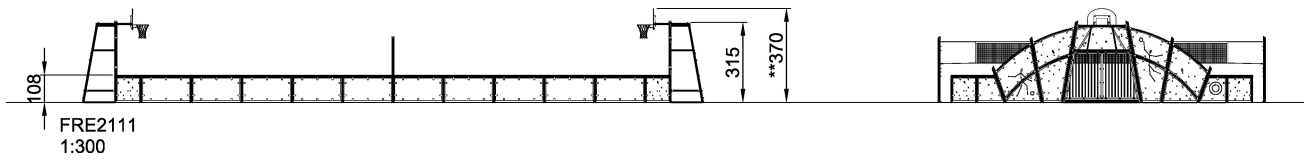

FRE2111

COSMOS Pitch 12x24 m

A multisport pitch includes two goals with built in basketball hoops and a height adjustable multisport net in the middle of the play area. The panels in the goal area have engraved sport motifs. The goals have removable anti-moped barriers for wheelchair access and the lower barriers have lower profile for grass edge protection with water drainage holes. The pitch is based on a modular system. The dimensions of the pitch can be customized according to individual requirements. The HD polyethylene panels can be supplied in different standard colors. The pitch can also be equipped with a number of additional activities.

Product Line	Multi Use Games Area
Category	Cosmos Multi Sport
Age group	3+
Total height (CM)	370

SOCIALIZE

RULES PLAY

INCLUSIVE

IN-GROU.

ADA / INCLUSIVE

ASTM

* = Highest designated play surface.
** = Total height of product.