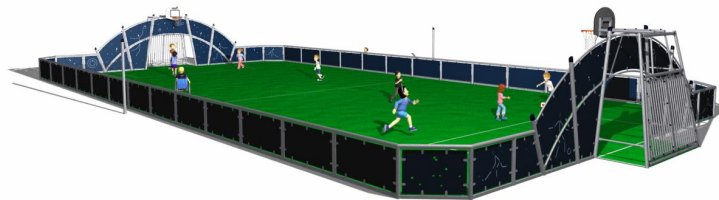

FRE2113

COSMOS Pitch 15x30 m

A multisport pitch includes two goals with built in basketball hoops and a height adjustable multisport net in the middle of the play area. The panels in the goal area have engraved sport motifs. The goals have removable anti-moped barriers for wheelchair access and the lower barriers have lower profile for grass edge protection with water drainage holes. The pitch is based on a modular system. The dimensions of the pitch can be customized according to individual requirements. The HD polyethylene panels can be supplied in different standard colors. The pitch can also be equipped with a number of additional activities.

Product Line Multi Use Games Area

Category Cosmos Multi Sport

Age group 3+

Total height (CM)370

SOCIALIZE

RULES PLAY

INCLUSIVE

IN-
GROU.