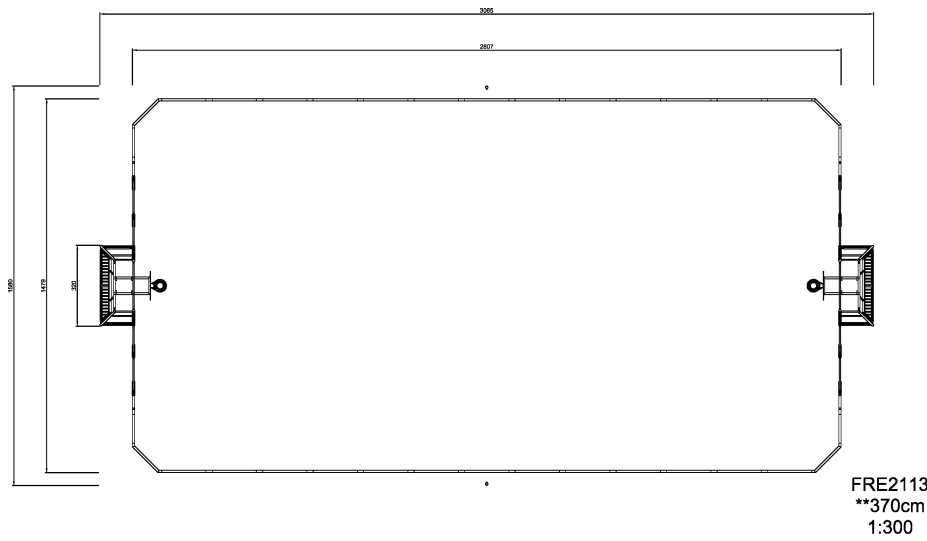

FRE2113

COSMOS Pitch 15x30 m

A multisport pitch includes two goals with built in basketball hoops and a height adjustable multisport net in the middle of the play area. The panels in the goal area have engraved sport motifs. The goals have removable anti-moped barriers for wheelchair access and the lower barriers have lower profile for grass edge protection with water drainage holes. The pitch is based on a modular system. The dimensions of the pitch can be customized according to individual requirements. The HD polyethylene panels can be supplied in different standard colors. The pitch can also be equipped with a number of additional activities.

Product Line Multi Use Games Area

Category Cosmos Multi Sport

Age group 3+

Total height (CM)370

SOCIALIZE

RULES PLAY

INCLUSIVE

IN-
GROU.

ADA / INCLUSIVE

* = Highest designated play surface.
** = Total height of product.

Weight/heaviest parts	kg.	Installation (Manpower)	1 Persons
Concrete required	NaN m3	Installation (Hours)	48 Hours
Foundation amount/footing	NaN	Excavation	NaN m3