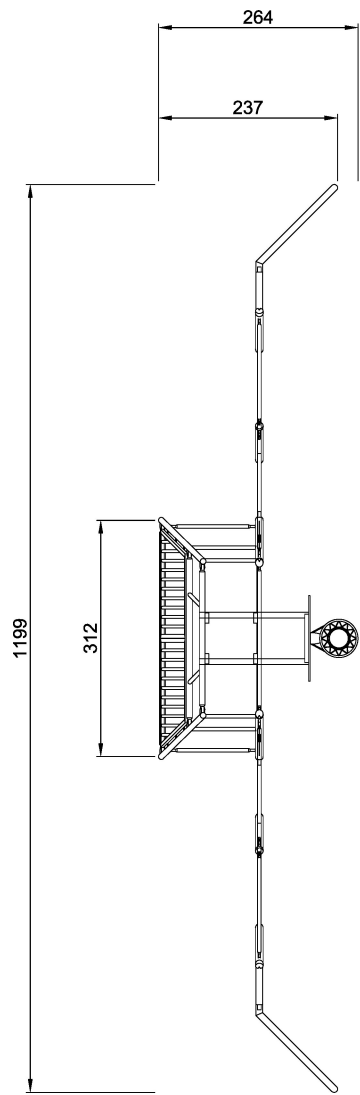

FRE2213

COSMOS Multigoal 12 m

Product Line	Multi Use Games Area
Category	Cosmos Multi Sport
Age group	3+
Total height (CM)	370

SOCIALIZE

RULES PLAY

INCLUSIVE

IN-
GROU.

ADA / INCLUSIVE

ASTM

FRE2213
**370cm
1:300

* = Highest designated play surface.
** = Total height of product.

Weight/heaviest parts	kg.	Installation (Manpower)	1 Persons
Concrete required	NaN m3	Installation (Hours)	12 Hours
Foundation amount/footing	NaN	Excavation	NaN m3