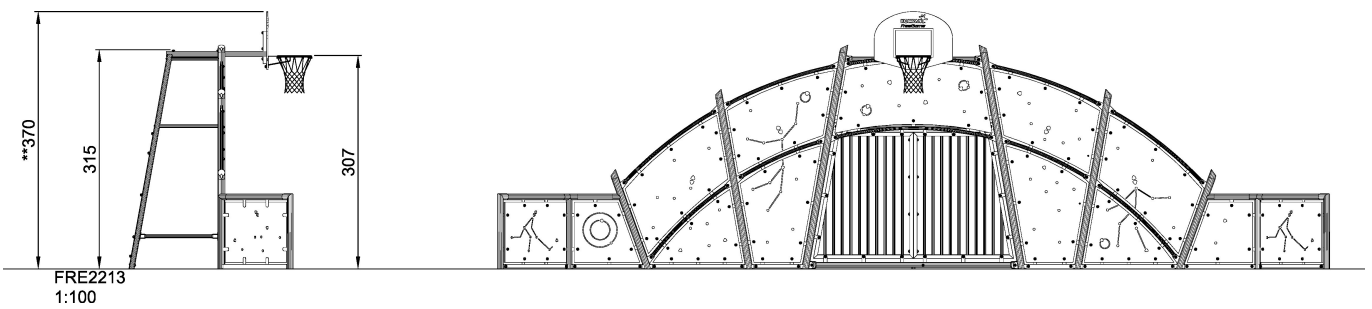

FRE2213

COSMOS Multigoal 12 m

Product Line	Multi Use Games Area
Category	Cosmos Multi Sport
Age group	3+
Total height (CM)	370

SOCIALIZE

RULES PLAY

INCLUSIVE

IN-
GROU.

ADA / INCLUSIVE

ASTM

FRE2213
**370cm
1:300

* = Highest designated play surface.
** = Total height of product.

Weight/heaviest parts	kg.	Installation (Manpower)	1 Persons
Concrete required	NaN m3	Installation (Hours)	12 Hours
Foundation amount/footing	NaN	Excavation	NaN m3