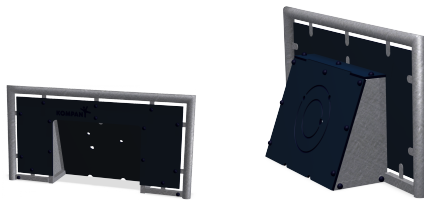

FRE2214

COSMOS Freestanding Minigoal

Product Line	Multi Use Games Area
Category	Cosmos Multi Sport
Age group	3+
Total height (CM)	108

SOCIALIZE

RULES PLAY

INCLUSIVE

IN-
GROU.

ADA / INCLUSIVE

ASTM

FRE2214
**108cm
1:100

FRE2214
1:100

* = Highest designated play surface.
** = Total height of product.

Weight/heaviest parts	kg.	Installation (Manpower)	1 Persons
Concrete required	NaN m3	Installation (Hours)	3 Hours
Foundation amount/footing	NaN	Excavation	NaN m3