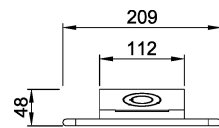

FRE2214

COSMOS Freestanding Minigoal

Product Line	Multi Use Games Area
Category	Cosmos Multi Sport
Age group	3+
Total height (CM)	108

SOCIALIZE

RULES PLAY

INCLUSIVE

IN-
GROU.

ADA / INCLUSIVE

ASTM

FRE2214
**108cm
1:100

FRE2214
1:100

* = Highest designated play surface.
** = Total height of product.

Weight/heaviest parts	kg.	Installation (Manpower)	1 Persons
Concrete required	NaN m3	Installation (Hours)	3 Hours
Foundation amount/footing	NaN	Excavation	NaN m3