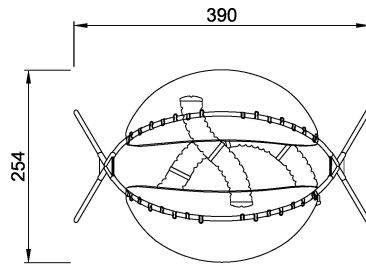

Product Line	Multi Use Games Area
Category	Goals & Accessories
Age group	3+
Total height (CM)	263

SUR-
FACE

IN-
GROU.

ASTM

FRE3000
**263cm
1:100

* = Highest designated play surface.
** = Total height of product.