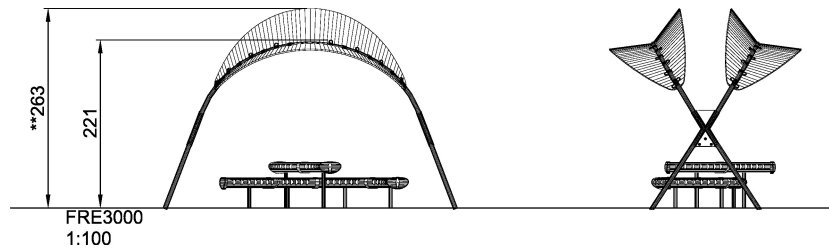

FRE3000 Meeting Point

This unique design is very spacious and appealing to all. The Meeting Point is the perfect place for getting together with friends or relaxing. The roof consists of 4 screens providing protection from all types of weather conditions, while also providing a great view of the sky. The curved design of the comfortable benches ensure eye contact with the other users wherever they are sitting, as there are many different ways to sit on the comfortable benches.

Product Line	Multi Use Games Area
Category	Goals & Accessories
Age group	3+
Total height (CM)	263

SUR-
FACE

IN-
GROU.

ASTM

FRE3000
**263cm
1:100

* = Highest designated play surface.
** = Total height of product.