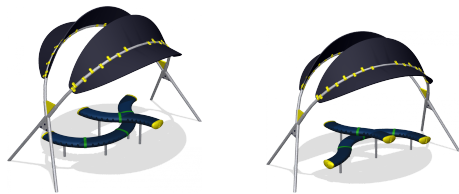

FRE3000 Meeting Point

This unique design is very spacious and appealing to all. The Meeting Point is the perfect place for getting together with friends or relaxing. The roof consists of 4 screens providing protection from all types of weather conditions, while also providing a great view of the sky. The curved design of the comfortable benches ensure eye contact with the other users wherever they are sitting, as there are many different ways to sit on the comfortable benches.

Product Line	Multi Use Games Area
Category	Goals & Accessories
Age group	3+
Total height (CM)	263

SUR-
FACE

IN-
GROU.

ASTM

FRE3000
**263cm
1:100

* = Highest designated play surface.
** = Total height of product.