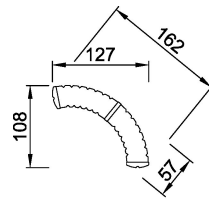

FRE3011
Bench "C" 60 cm

Product Line	Multi Use Games Area
Category	Goals & Accessories
Age group	3+
Total height (CM)	61

SOCIALIZE

INCLUSIVE

**SUR-
FACE**

**IN-
GROU.**

ADA / INCLUSIVE

ASTM

FRE3011
**41cm
1:100

FRE3011
1:100

* = Highest designated play surface.
** = Total height of product.

Weight/heaviest parts	kg.	Installation (Manpower)	1 Persons
Concrete required	NaN m3	Installation (Hours)	2 Hours
Foundation amount/footing	NaN	Excavation	NaN m3