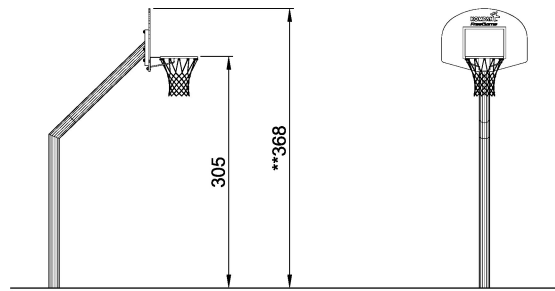

FRE3020

Basketball Goal (freestanding)

KOMPAN[®]
Let's play

Product Line Multi Use Games Area

Category Goals & Accessories

Age group 3+

Total height (CM) 368

IN-
GROU.

FRE3020
**368cm
1:100

FRE3020
FRE3020BL
FRE3020GR
1:100

* = Highest designated play surface.
** = Total height of product.

Weight/heaviest parts	kg.	Installation (Manpower)	1 Persons
Concrete required	NaN m3	Installation (Hours)	2 Hours
Foundation amount/footing	NaN	Excavation	NaN m3