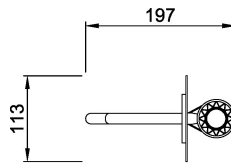

FRE3020

Basketball Goal (freestanding)

KOMPAN[®]
Let's play

Product Line Multi Use Games Area

Category Goals & Accessories

Age group 3+

Total height (CM) 368

IN-
GROU.

FRE3020
**368cm
1:100

FRE3020
FRE3020BL
FRE3020GR
1:100

* = Highest designated play surface.
** = Total height of product.

Weight/heaviest parts	kg.	Installation (Manpower)	1 Persons
Concrete required	NaN m3	Installation (Hours)	2 Hours
Foundation amount/footing	NaN	Excavation	NaN m3