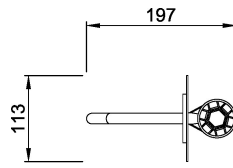

FRE3021

Basketball goal chain net

Product Line	Multi Use Games Area
Category	Goals & Accessories
Age group	3+
Total height (CM)	368

IN-
GROU.

FRE3021
**368cm
1:100

* = Highest designated play surface.
** = Total height of product.