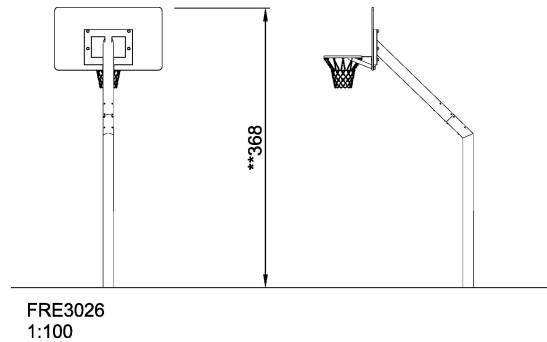

FRE3026

Basketball goal

KOMPAN[®]
Let's play

BAasketball goal, chain net

Product Line Multi Use Games Area

Category Goals & Accessories

Age group 3+

Total height (CM)368

INCLUSIVE

**SUR-
FACE**

**IN-
GROU.**

ADA / INCLUSIVE

* = Highest designated play surface.
** = Total height of product.

| | | | |
|----------------------------------|--------|--------------------------------|---------|
| Weight/heaviest parts | kg. | Installation (Manpower) | Persons |
| Concrete required | NaN m3 | Installation (Hours) | Hours |
| Foundation amount/footing | NaN | Excavation | NaN m3 |