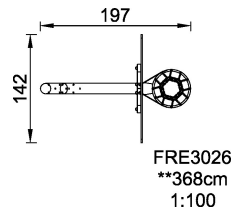

FRE3026

Basketball goal

KOMPAN[®]
Let's play

BAasketball goal, chain net

Product Line Multi Use Games Area

Category Goals & Accessories

Age group 3+

Total height (CM)368

INCLUSIVE

**SUR-
FACE**

**IN-
GROU.**

ADA / INCLUSIVE

* = Highest designated play surface.
** = Total height of product.

| | | | |
|----------------------------------|--------|--------------------------------|---------|
| Weight/heaviest parts | kg. | Installation (Manpower) | Persons |
| Concrete required | NaN m3 | Installation (Hours) | Hours |
| Foundation amount/footing | NaN | Excavation | NaN m3 |