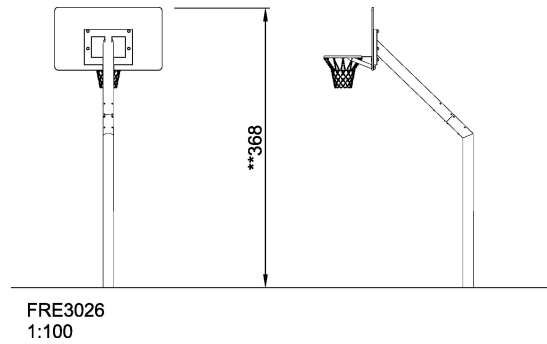

FRE3027

Basketball goal

Basketball goal, reinforced net

Product Line Multi Use Games Area

Category Goals & Accessories

Age group 3+

Total height (CM) 368

**SUR-
FACE**

**IN-
GROU.**

* = Highest designated play surface.
** = Total height of product.

Weight/heaviest parts	kg.	Installation (Manpower)	Persons
Concrete required	NaN m3	Installation (Hours)	Hours
Foundation amount/footing	NaN	Excavation	NaN m3