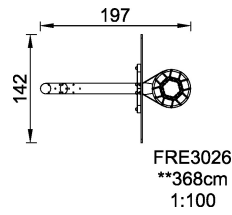

FRE3027

Basketball goal

Basketball goal, reinforced net

Product Line Multi Use Games Area

Category Goals & Accessories

Age group 3+

Total height (CM) 368

**SUR-
FACE**

**IN-
GROU.**

* = Highest designated play surface.
** = Total height of product.

Weight/heaviest parts	kg.	Installation (Manpower)	Persons
Concrete required	NaN m3	Installation (Hours)	Hours
Foundation amount/footing	NaN	Excavation	NaN m3