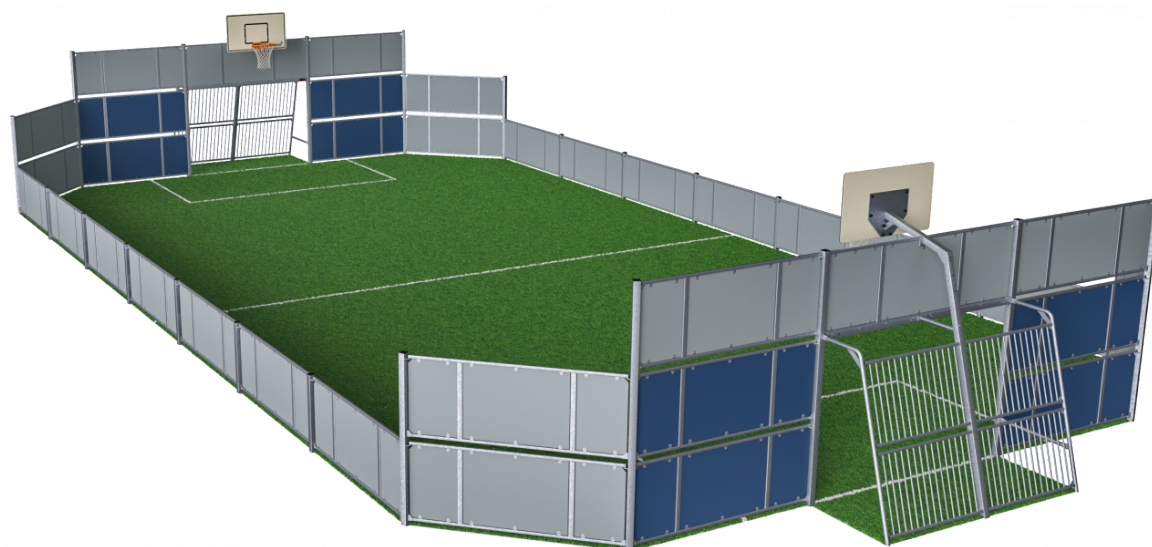

# MUGA, 12x24 meter, Low 1m, Plate Design

The EcoCore™ is a highly durable, ecofriendly material, which is not only recyclable after use, but also consists of a core produced from 100% recycled material. The core has a thickness of 15 mm and is representing 80% of the total material. The fully flat inside gives the best bounce experience when playing. The flat wall becomes a part of the game and adds a new dimension to it. A dimension that can challenge and develop players' tactical vision of the game. The 3 m x 2 m Multi Goal follows the goal size of FIFA Futsal and IHF Handball regulations. The basketball hoop is placed at the official NBA height of 305 cm, and has the official NBA size of 46 cm in diameter.

**Product Line** Multi Use Games Area

**Category** MUGA by Design

**Age group** 3+

**SUR-  
FACE**

**IN-  
GROU.**

**ASTM**

\* = Highest designated play surface.  
\*\* = Total height of product.

|                                  |        |                                |         |
|----------------------------------|--------|--------------------------------|---------|
| <b>Weight/heaviest parts</b>     | kg.    | <b>Installation (Manpower)</b> | Persons |
| <b>Concrete required</b>         | NaN m3 | <b>Installation (Hours)</b>    | Hours   |
| <b>Foundation amount/footing</b> | NaN    | <b>Excavation</b>              | NaN m3  |