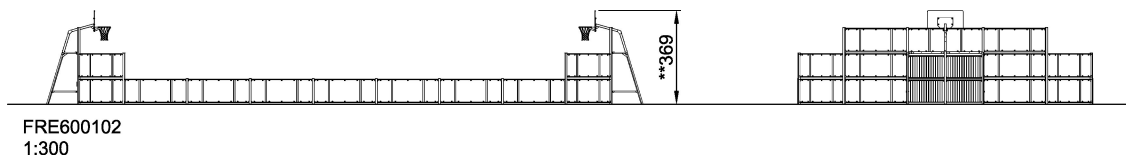

# MUGA, 12x24 meter, Low 1m, Plate Design

The EcoCore™ is a highly durable, ecofriendly material, which is not only recyclable after use, but also consists of a core produced from 100% recycled material. The core has a thickness of 15 mm and is representing 80% of the total material. The fully flat inside gives the best bounce experience when playing. The flat wall becomes a part of the game and adds a new dimension to it. A dimension that can challenge and develop players' tactical vision of the game. The 3 m x 2 m Multi Goal follows the goal size of FIFA Futsal and IHF Handball regulations. The basketball hoop is placed at the official NBA height of 305 cm, and has the official NBA size of 46 cm in diameter.

**Product Line** Multi Use Games Area

**Category** MUGA by Design

**Age group** 3+

**SUR-  
FACE**

**IN-  
GROU.**

**ASTM**

\* = Highest designated play surface.  
\*\* = Total height of product.

|                                  |        |                                |         |
|----------------------------------|--------|--------------------------------|---------|
| <b>Weight/heaviest parts</b>     | kg.    | <b>Installation (Manpower)</b> | Persons |
| <b>Concrete required</b>         | NaN m3 | <b>Installation (Hours)</b>    | Hours   |
| <b>Foundation amount/footing</b> | NaN    | <b>Excavation</b>              | NaN m3  |