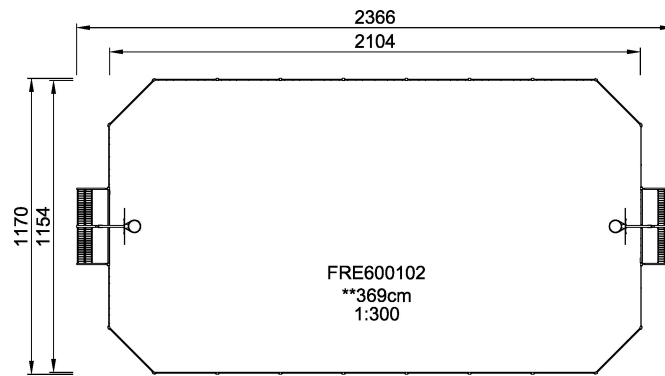

# MUGA, 12x24 meter, Low 1m, Plate Design

The EcoCore™ is a highly durable, ecofriendly material, which is not only recyclable after use, but also consists of a core produced from 100% recycled material. The core has a thickness of 15 mm and is representing 80% of the total material. The fully flat inside gives the best bounce experience when playing. The flat wall becomes a part of the game and adds a new dimension to it. A dimension that can challenge and develop players' tactical vision of the game. The 3 m x 2 m Multi Goal follows the goal size of FIFA Futsal and IHF Handball regulations. The basketball hoop is placed at the official NBA height of 305 cm, and has the official NBA size of 46 cm in diameter.

**Product Line** Multi Use Games Area

**Category** MUGA by Design

**Age group** 3+

**SUR-  
FACE**

**IN-  
GROU.**

**ASTM**

\* = Highest designated play surface.  
\*\* = Total height of product.

|                                  |        |                                |         |
|----------------------------------|--------|--------------------------------|---------|
| <b>Weight/heaviest parts</b>     | kg.    | <b>Installation (Manpower)</b> | Persons |
| <b>Concrete required</b>         | NaN m3 | <b>Installation (Hours)</b>    | Hours   |
| <b>Foundation amount/footing</b> | NaN    | <b>Excavation</b>              | NaN m3  |