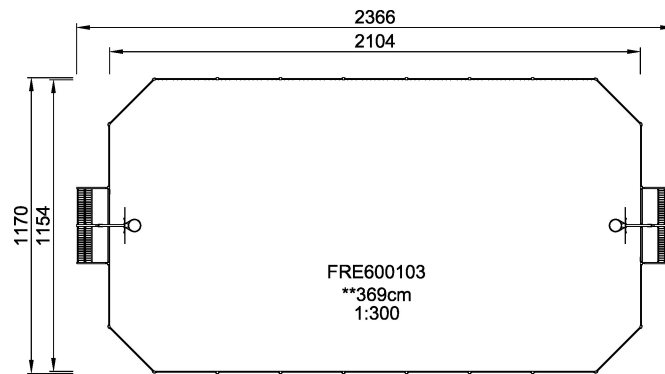

FRE600103

MUGA, 12x24 meter, Low 1m, Wood Look

Wood Plastic Composite (WPC) has the same texture and appearance as wood. It is maintenance-free and environmental friendly. WPC fits perfectly into a natural environment. The fully flat inside gives the best bounce experience when playing. The flat wall becomes a part of the game and adds a new dimension to it. A dimension that can challenge and develop players' tactical vision of the game. The 3 m x 2 m Multi Goal follows the goal size of FIFA Futsal and IHF Handball regulations. The basketball hoop is placed at the official NBA height of 305 cm, and has the official NBA size of 46 cm in diameter.

ADA / INCLUSIVE

ASTM

* = Highest designated play surface.
** = Total height of product.

Weight/heaviest parts	kg.	Installation (Manpower)	Persons
Concrete required	NaN m3	Installation (Hours)	Hours
Foundation amount/footing	NaN	Excavation	NaN m3