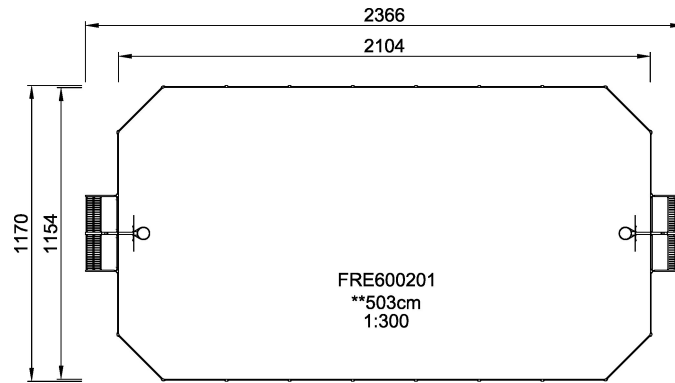

FRE600201

MUGA, 12x24 meter, High 5m, Steel

The distance between the vertical tubes is small enough to keep even small balls, such as field hockey balls, inside the pitch at all times. By embedding the tubes into the steel frame we have created an extremely vandalism proof Panel that can be placed in the toughest of neighborhoods. The galvanized tubes almost disappear from a distance. This transparent design makes it easy to follow the game and makes the architectural environment stand out. The 3 m x 2 m Multi Goal follows the goal size of FIFA Futsal and IHF Handball regulations. The basketball hoop is placed at the official NBA height of 305 cm, and has the official NBA size of 46 cm in diameter.

Product Line	Multi Use Games Area
Category	MUGA by Design
Age group	3+
Total height (CM)	503

INCLUSIVE

**SUR-
FACE**

**IN-
GROU.**

ADA / INCLUSIVE

ASTM

* = Highest designated play surface.
** = Total height of product.