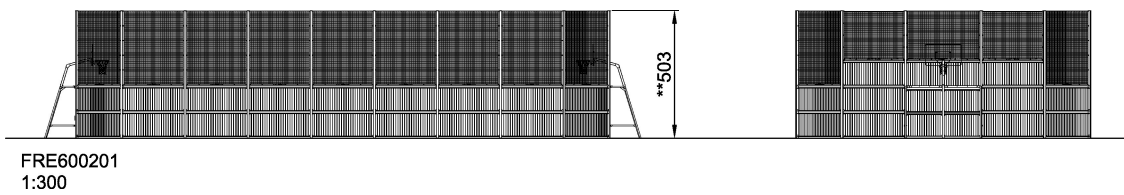

FRE600201

MUGA, 12x24 meter, High 5m, Steel

The distance between the vertical tubes is small enough to keep even small balls, such as field hockey balls, inside the pitch at all times. By embedding the tubes into the steel frame we have created an extremely vandalism proof Panel that can be placed in the toughest of neighborhoods. The galvanized tubes almost disappear from a distance. This transparent design makes it easy to follow the game and makes the architectural environment stand out. The 3 m x 2 m Multi Goal follows the goal size of FIFA Futsal and IHF Handball regulations. The basketball hoop is placed at the official NBA height of 305 cm, and has the official NBA size of 46 cm in diameter.

Product Line	Multi Use Games Area
Category	MUGA by Design
Age group	3+
Total height (CM)	503

INCLUSIVE

**SUR-
FACE**

**IN-
GROU.**

ADA / INCLUSIVE

ASTM

* = Highest designated play surface.
** = Total height of product.