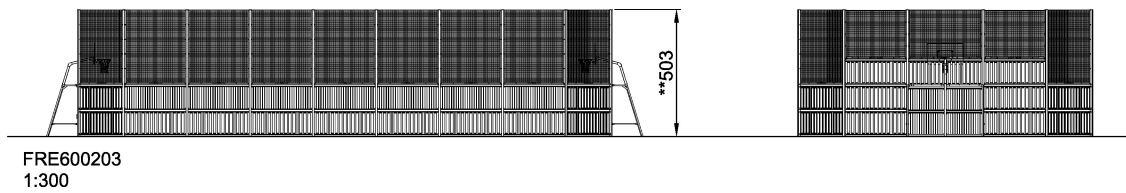

# MUGA, 12x24 meter, High 5m, Wood Look

Wood Plastic Composite (WPC) has the same texture and appearance as wood. It is maintenance-free and environmental friendly. WPC fits perfectly into a natural environment. The fully flat inside gives the best bounce experience when playing. The flat wall becomes a part of the game and adds a new dimension to it. A dimension that can challenge and develop players' tactical vision of the game. The 3 m x 2 m Multi Goal follows the goal size of FIFA Futsal and IHF Handball regulations. The basketball hoop is placed at the official NBA height of 305 cm, and has the official NBA size of 46 cm in diameter.

**Product Line** Multi Use Games Area

**Category** MUGA by Design

**Age group** 3+

**SURFACE**

**IN-GROUP.**

**ASTM**

\* = Highest designated play surface.  
\*\* = Total height of product.

<b>Weight/heaviest parts</b>	kg.	<b>Installation (Manpower)</b>	Persons
<b>Concrete required</b>	NaN m3	<b>Installation (Hours)</b>	Hours
<b>Foundation amount/footing</b>	NaN	<b>Excavation</b>	NaN m3