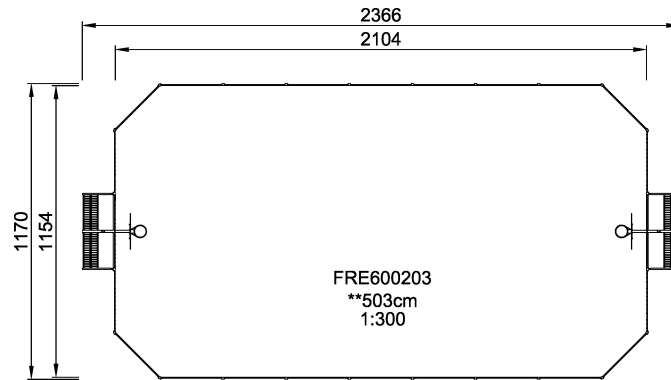

# MUGA, 12x24 meter, High 5m, Wood Look

Wood Plastic Composite (WPC) has the same texture and appearance as wood. It is maintenance-free and environmental friendly. WPC fits perfectly into a natural environment. The fully flat inside gives the best bounce experience when playing. The flat wall becomes a part of the game and adds a new dimension to it. A dimension that can challenge and develop players' tactical vision of the game. The 3 m x 2 m Multi Goal follows the goal size of FIFA Futsal and IHF Handball regulations. The basketball hoop is placed at the official NBA height of 305 cm, and has the official NBA size of 46 cm in diameter.

**Product Line** Multi Use Games Area

**Category** MUGA by Design

**Age group** 3+

**SURFACE**

**IN-GROUP.**

**ASTM**

\* = Highest designated play surface.  
\*\* = Total height of product.

<b>Weight/heaviest parts</b>	kg.	<b>Installation (Manpower)</b>	Persons
<b>Concrete required</b>	NaN m3	<b>Installation (Hours)</b>	Hours
<b>Foundation amount/footing</b>	NaN	<b>Excavation</b>	NaN m3