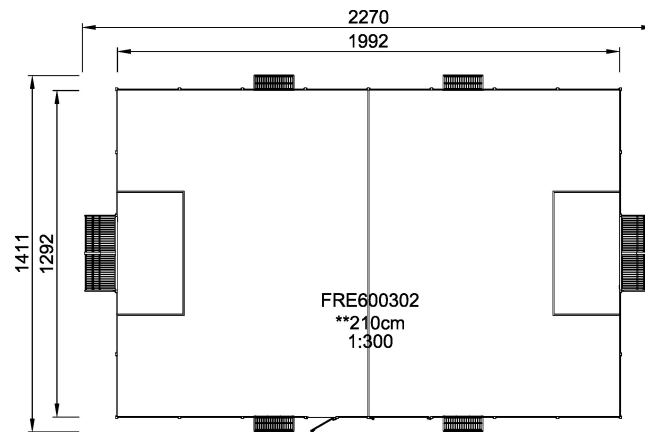

FRE600302

MUGA, 14x23 meter, Low 1m, Plate Design

The EcoCore™ is a highly durable, ecofriendly material, which is not only recyclable after use, but also consists of a core produced from 100% recycled material. The core has a thickness of 15 mm and is representing 80% of the total material. The fully flat inside gives the best bounce experience when playing. The flat wall becomes a part of the game and adds a new dimension to it. A dimension that can challenge and develop players' tactical vision of the game. The 3 m x 2 m Multi Goal follows the goal size of FIFA Futsal and IHF Handball regulations.

ADA / INCLUSIVE

ASTM

* = Highest designated play surface.
** = Total height of product.

| | | | |
|----------------------------------|--------|--------------------------------|---------|
| Weight/heaviest parts | kg. | Installation (Manpower) | Persons |
| Concrete required | NaN m3 | Installation (Hours) | Hours |
| Foundation amount/footing | NaN | Excavation | NaN m3 |