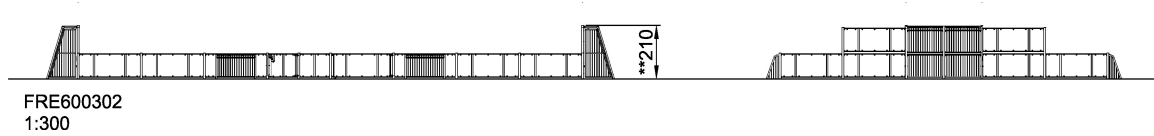

FRE600302

MUGA, 14x23 meter, Low 1m, Plate Design

The EcoCore™ is a highly durable, ecofriendly material, which is not only recyclable after use, but also consists of a core produced from 100% recycled material. The core has a thickness of 15 mm and is representing 80% of the total material. The fully flat inside gives the best bounce experience when playing. The flat wall becomes a part of the game and adds a new dimension to it. A dimension that can challenge and develop players' tactical vision of the game. The 3 m x 2 m Multi Goal follows the goal size of FIFA Futsal and IHF Handball regulations.

Product Line Multi Use Games Area

Category MUGA by Design

Age group 3+

SOCIALIZE

RULES PLAY

INCLUSIVE

SURFACE

IN-GROUP.

ADA / INCLUSIVE

ASTM

* = Highest designated play surface.
** = Total height of product.

| | | | |
|----------------------------------|--------|--------------------------------|---------|
| Weight/heaviest parts | kg. | Installation (Manpower) | Persons |
| Concrete required | NaN m3 | Installation (Hours) | Hours |
| Foundation amount/footing | NaN | Excavation | NaN m3 |