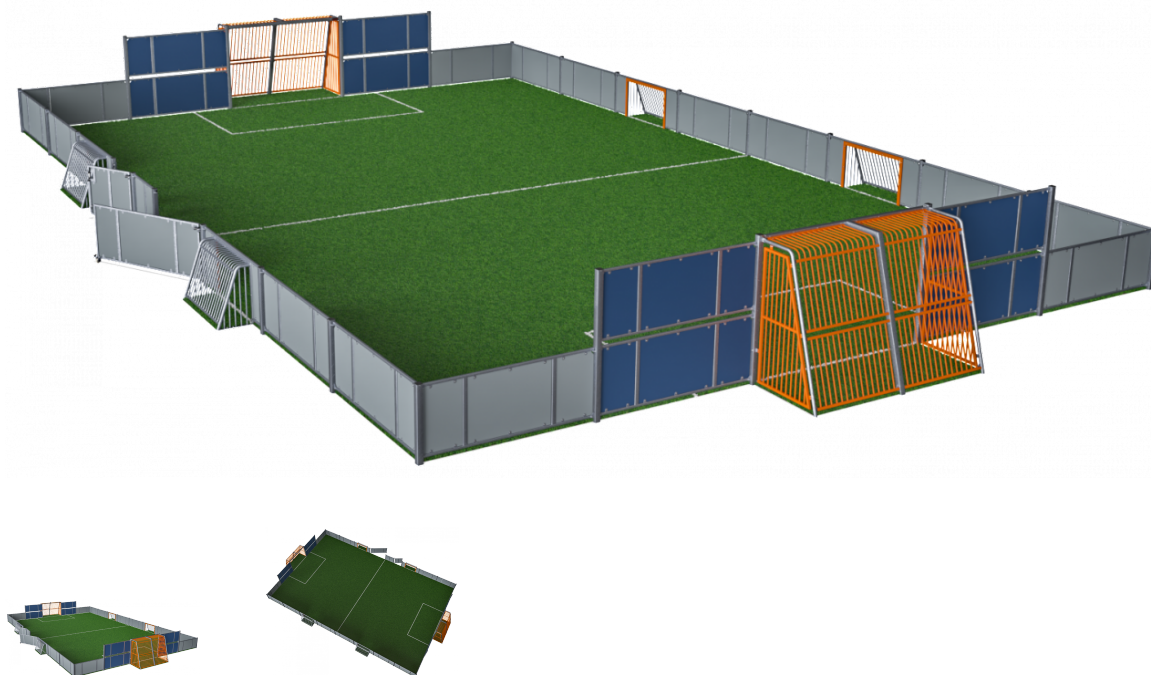

FRE600302

MUGA, 14x23 meter, Low 1m, Plate Design

The EcoCore™ is a highly durable, ecofriendly material, which is not only recyclable after use, but also consists of a core produced from 100% recycled material. The core has a thickness of 15 mm and is representing 80% of the total material. The fully flat inside gives the best bounce experience when playing. The flat wall becomes a part of the game and adds a new dimension to it. A dimension that can challenge and develop players' tactical vision of the game. The 3 m x 2 m Multi Goal follows the goal size of FIFA Futsal and IHF Handball regulations.

Product Line Multi Use Games Area

Category MUGA by Design

Age group 3+

SOCIALIZE

RULES PLAY

INCLUSIVE

SURFACE

IN-GROUP.

ADA / INCLUSIVE

ASTM

* = Highest designated play surface.
** = Total height of product.

| | | | |
|----------------------------------|--------|--------------------------------|---------|
| Weight/heaviest parts | kg. | Installation (Manpower) | Persons |
| Concrete required | NaN m3 | Installation (Hours) | Hours |
| Foundation amount/footing | NaN | Excavation | NaN m3 |