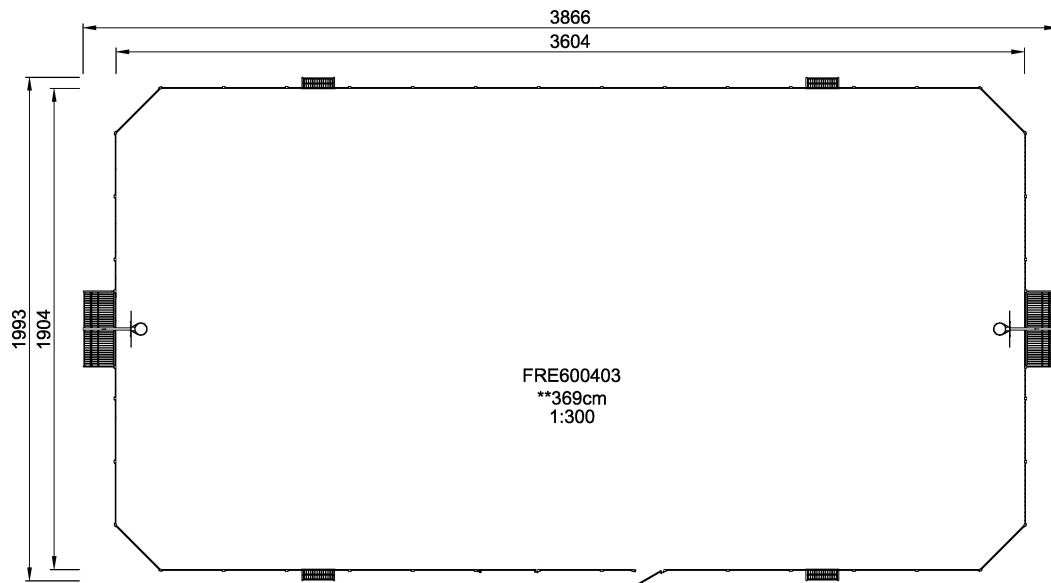

FRE600403

MUGA, 20x39 meter, Low 1m, Wood Look

Wood Plastic Composite (WPC) has the same texture and appearance as wood. It is maintenance-free and environmental friendly. WPC fits perfectly into a natural environment. The fully flat inside gives the best bounce experience when playing. The flat wall becomes a part of the game and adds a new dimension to it. A dimension that can challenge and develop players' tactical vision of the game. The 3 m x 2 m Multi Goal follows the goal size of FIFA Futsal and IHF Handball regulations. The basketball hoop is placed at the official NBA height of 305 cm, and has the official NBA size of 46 cm in diameter.

Product Line Multi Use Games Area

Category MUGA by Design

Age group 3+

SURFACE

IN-GROU.

ASTM

* = Highest designated play surface.
** = Total height of product.

Weight/heaviest parts	kg.	Installation (Manpower)	Persons
Concrete required	NaN m3	Installation (Hours)	Hours
Foundation amount/footing	NaN	Excavation	NaN m3