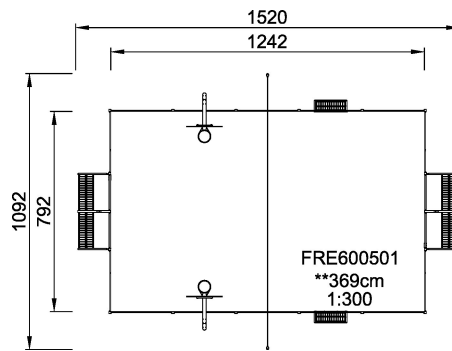

FRE600501

MUGA, 11x15 meter, Low 1m, Steel

KOMPAN[®]
Let's play

The distance between the vertical tubes is small enough to keep even small balls, such as field hockey balls, inside the pitch at all times. By embedding the tubes into the steel frame we have created an extremely vandalism proof Panel that can be placed in the toughest of neighborhoods. The galvanized tubes almost disappear from a distance. This transparent design makes it easy to follow the game and makes the architectural environment stand out. The 3 m x 2 m Multi Goal follows the goal size of FIFA Futsal and IHF Handball regulations. The basketball hoop is placed at the official NBA height of 305 cm, and has the official NBA size of 46 cm in diameter.

ADA / INCLUSIVE

ASTM

* = Highest designated play surface.
** = Total height of product.

Weight/heaviest parts	kg.	Installation (Manpower)	Persons
Concrete required	NaN m3	Installation (Hours)	Hours
Foundation amount/footing	NaN	Excavation	NaN m3