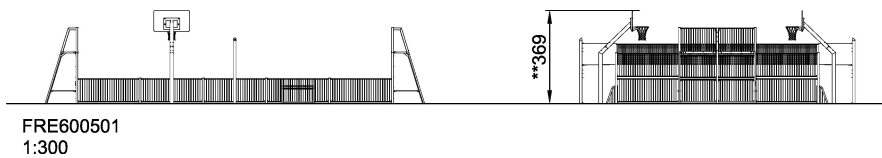

FRE600501

MUGA, 11x15 meter, Low 1m, Steel

KOMPAN[®]
Let's play

The distance between the vertical tubes is small enough to keep even small balls, such as field hockey balls, inside the pitch at all times. By embedding the tubes into the steel frame we have created an extremely vandalism proof Panel that can be placed in the toughest of neighborhoods. The galvanized tubes almost disappear from a distance. This transparent design makes it easy to follow the game and makes the architectural environment stand out. The 3 m x 2 m Multi Goal follows the goal size of FIFA Futsal and IHF Handball regulations. The basketball hoop is placed at the official NBA height of 305 cm, and has the official NBA size of 46 cm in diameter.

Product Line Multi Use Games Area

Category MUGA by Design

Age group 3+

SOCIALIZE

RULES PLAY

INCLUSIVE

SURFACE

IN-GROUP.

ADA / INCLUSIVE

ASTM

* = Highest designated play surface.
** = Total height of product.

Weight/heaviest parts	kg.	Installation (Manpower)	Persons
Concrete required	NaN m3	Installation (Hours)	Hours
Foundation amount/footing	NaN	Excavation	NaN m3