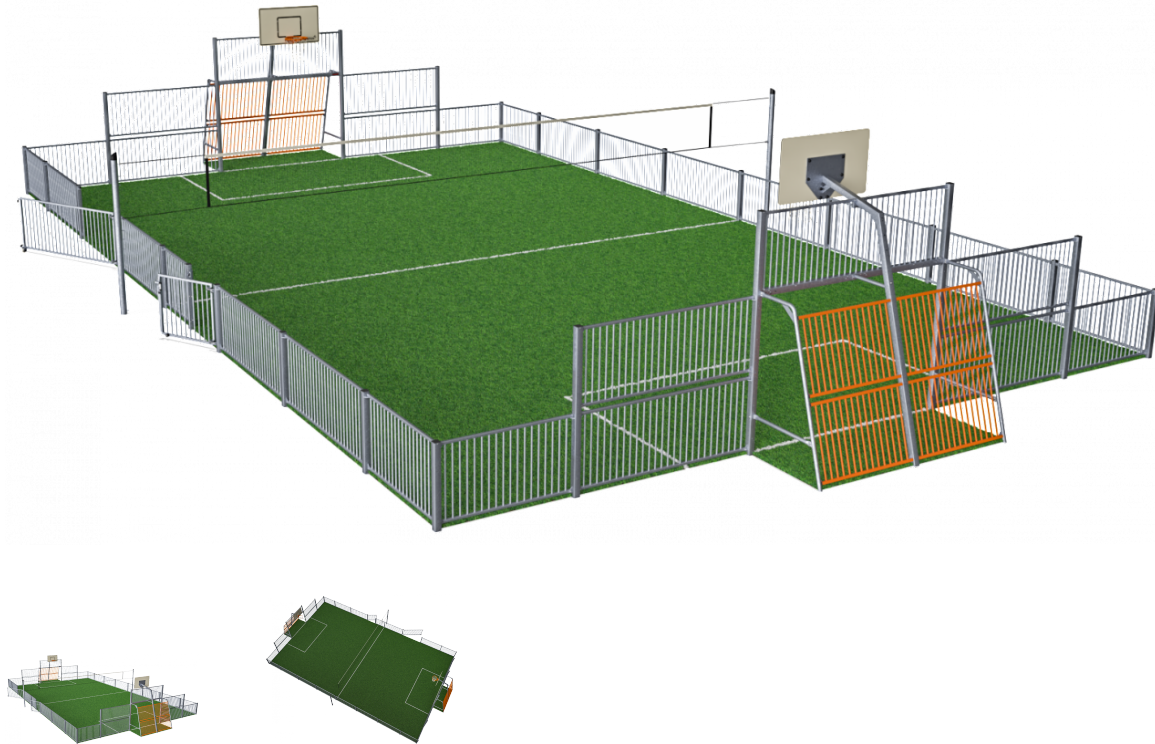

FRE600601

MUGA, 13x21 meter, Low 1m, Steel

KOMPAN
Let's play

The distance between the vertical tubes is small enough to keep even small balls, such as field hockey balls, inside the pitch at all times. By embedding the tubes into the steel frame we have created an extremely vandalism proof Panel that can be placed in the toughest of neighborhoods. The galvanized tubes almost disappear from a distance. This transparent design makes it easy to follow the game and makes the architectural environment stand out. The 3 m x 2 m Multi Goal follows the goal size of FIFA Futsal and IHF Handball regulations. The basketball hoop is placed at the official NBA height of 305 cm, and has the official NBA size of 46 cm in diameter.

Product Line Multi Use Games Area

Category MUGA by Design

Age group 3+

SOCIALIZE

RULES PLAY

INCLUSIVE

SUR-
FACE

IN-
GROU.

ADA / INCLUSIVE

ASTM

* = Highest designated play surface.
** = Total height of product.

Weight/heaviest parts	kg.	Installation (Manpower)	Persons
Concrete required	NaN m3	Installation (Hours)	Hours
Foundation amount/footing	NaN	Excavation	NaN m3