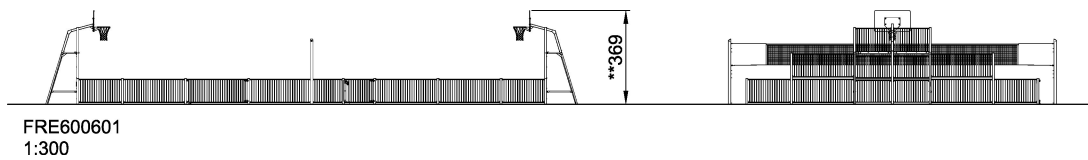

FRE600601

MUGA, 13x21 meter, Low 1m, Steel

KOMPAN
Let's play

The distance between the vertical tubes is small enough to keep even small balls, such as field hockey balls, inside the pitch at all times. By embedding the tubes into the steel frame we have created an extremely vandalism proof Panel that can be placed in the toughest of neighborhoods. The galvanized tubes almost disappear from a distance. This transparent design makes it easy to follow the game and makes the architectural environment stand out. The 3 m x 2 m Multi Goal follows the goal size of FIFA Futsal and IHF Handball regulations. The basketball hoop is placed at the official NBA height of 305 cm, and has the official NBA size of 46 cm in diameter.

Product Line Multi Use Games Area

Category MUGA by Design

Age group 3+

SOCIALIZE

RULES PLAY

INCLUSIVE

SUR-
FACE

IN-
GROU.

ADA / INCLUSIVE

ASTM

* = Highest designated play surface.
** = Total height of product.

Weight/heaviest parts	kg.	Installation (Manpower)	Persons
Concrete required	NaN m3	Installation (Hours)	Hours
Foundation amount/footing	NaN	Excavation	NaN m3