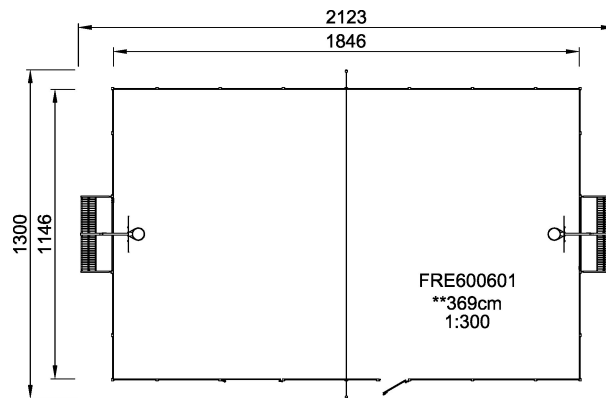

FRE600601

MUGA, 13x21 meter, Low 1m, Steel

KOMPAN
Let's play

The distance between the vertical tubes is small enough to keep even small balls, such as field hockey balls, inside the pitch at all times. By embedding the tubes into the steel frame we have created an extremely vandalism proof Panel that can be placed in the toughest of neighborhoods. The galvanized tubes almost disappear from a distance. This transparent design makes it easy to follow the game and makes the architectural environment stand out. The 3 m x 2 m Multi Goal follows the goal size of FIFA Futsal and IHF Handball regulations. The basketball hoop is placed at the official NBA height of 305 cm, and has the official NBA size of 46 cm in diameter.

ADA / INCLUSIVE

ASTM

* = Highest designated play surface.
** = Total height of product.

Weight/heaviest parts	kg.	Installation (Manpower)	Persons
Concrete required	NaN m3	Installation (Hours)	Hours
Foundation amount/footing	NaN	Excavation	NaN m3