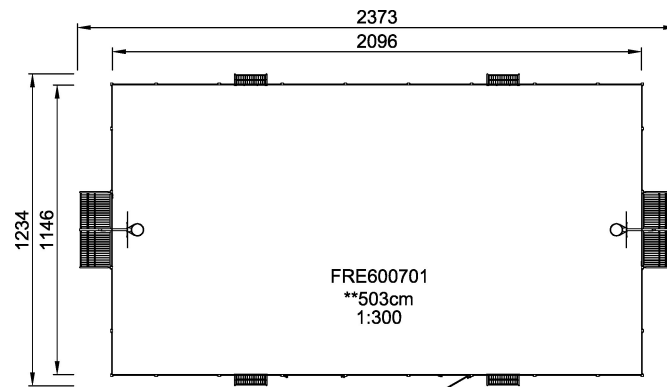

FRE600701

MUGA, 12x24 meter, High 5m, Steel

KOMPAN[®]
Let's play

The distance between the vertical tubes is small enough to keep even small balls, such as field hockey balls, inside the pitch at all times. By embedding the tubes into the steel frame we have created an extremely vandalism proof Panel that can be placed in the toughest of neighborhoods. The galvanized tubes almost disappear from a distance. This transparent design makes it easy to follow the game and makes the architectural environment stand out. The 3 m x 2 m Multi Goal follows the goal size of FIFA Futsal and IHF Handball regulations. The basketball hoop is placed at the official NBA height of 305 cm, and has the official NBA size of 46 cm in diameter.

ADA / INCLUSIVE

ASTM

* = Highest designated play surface.
** = Total height of product.

Weight/heaviest parts	kg.	Installation (Manpower)	Persons
Concrete required	NaN m3	Installation (Hours)	Hours
Foundation amount/footing	NaN	Excavation	NaN m3