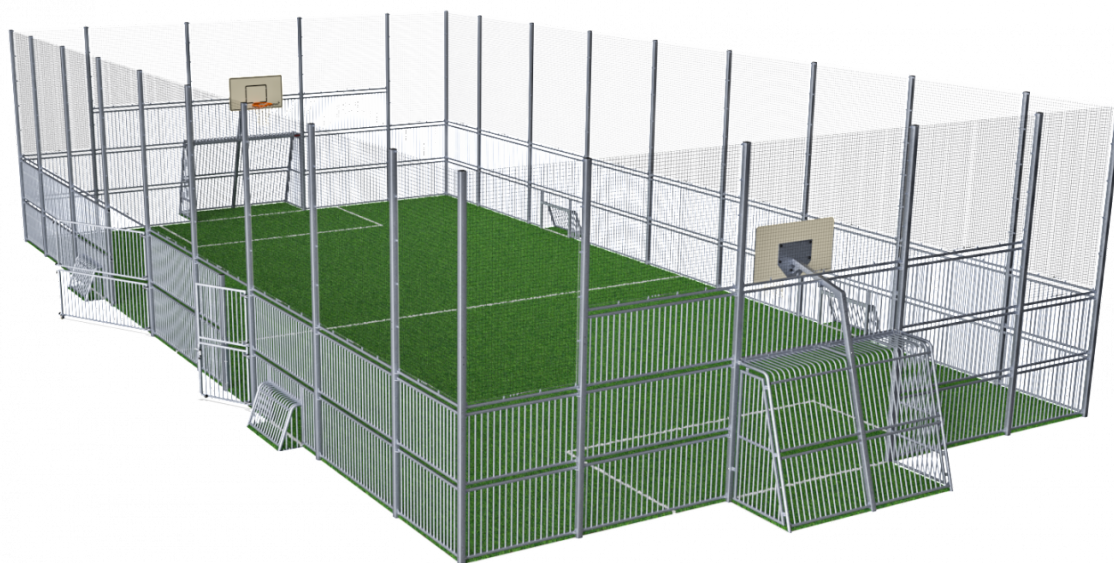

FRE600701

MUGA, 12x24 meter, High 5m, Steel

KOMPAN[®]
Let's play

The distance between the vertical tubes is small enough to keep even small balls, such as field hockey balls, inside the pitch at all times. By embedding the tubes into the steel frame we have created an extremely vandalism proof Panel that can be placed in the toughest of neighborhoods. The galvanized tubes almost disappear from a distance. This transparent design makes it easy to follow the game and makes the architectural environment stand out. The 3 m x 2 m Multi Goal follows the goal size of FIFA Futsal and IHF Handball regulations. The basketball hoop is placed at the official NBA height of 305 cm, and has the official NBA size of 46 cm in diameter.

Product Line Multi Use Games Area

Category MUGA by Design

Age group 3+

SOCIALIZE

RULES PLAY

INCLUSIVE

SUR-
FACE

IN-
GROU.

ADA / INCLUSIVE

ASTM

* = Highest designated play surface.
** = Total height of product.

Weight/heaviest parts	kg.	Installation (Manpower)	Persons
Concrete required	NaN m3	Installation (Hours)	Hours
Foundation amount/footing	NaN	Excavation	NaN m3