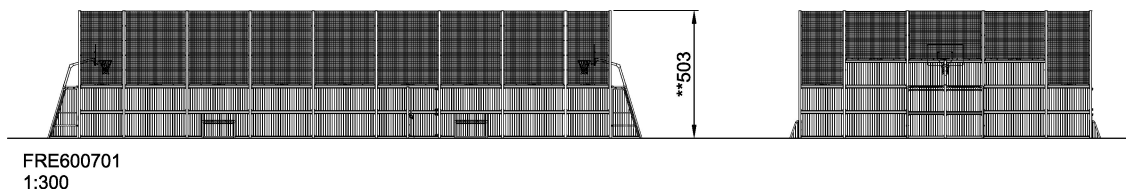

FRE600701

MUGA, 12x24 meter, High 5m, Steel

KOMPAN[®]
Let's play

The distance between the vertical tubes is small enough to keep even small balls, such as field hockey balls, inside the pitch at all times. By embedding the tubes into the steel frame we have created an extremely vandalism proof Panel that can be placed in the toughest of neighborhoods. The galvanized tubes almost disappear from a distance. This transparent design makes it easy to follow the game and makes the architectural environment stand out. The 3 m x 2 m Multi Goal follows the goal size of FIFA Futsal and IHF Handball regulations. The basketball hoop is placed at the official NBA height of 305 cm, and has the official NBA size of 46 cm in diameter.

Product Line Multi Use Games Area

Category MUGA by Design

Age group 3+

SOCIALIZE

RULES PLAY

INCLUSIVE

SUR-
FACE

IN-
GROU.

ADA / INCLUSIVE

ASTM

* = Highest designated play surface.
** = Total height of product.

Weight/heaviest parts	kg.	Installation (Manpower)	Persons
Concrete required	NaN m3	Installation (Hours)	Hours
Foundation amount/footing	NaN	Excavation	NaN m3