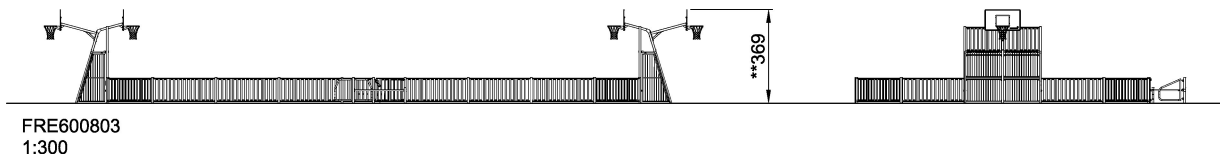

FRE600803

MUGA, 13x26 meter, Low 1m, Wood Look

KOMPAN
Let's play

Wood Plastic Composite (WPC) has the same texture and appearance as wood. It is maintenance-free and environmental friendly. WPC fits perfectly into a natural environment. The fully flat inside gives the best bounce experience when playing. The flat wall becomes a part of the game and adds a new dimension to it. A dimension that can challenge and develop players' tactical vision of the game. The 3 m x 2 m Multi Goal follows the goal size of FIFA Futsal and IHF Handball regulations. The basketball hoop is placed at the official NBA height of 305 cm, and has the official NBA size of 46 cm in diameter.

Product Line Multi Use Games Area

Category MUGA by Design

Age group 3+

SOCIALIZE

RULES PLAY

INCLUSIVE

SUR-FACE

IN-GROU.

ADA / INCLUSIVE

ASTM

FRE600803
1:300

* = Highest designated play surface.
** = Total height of product.

Weight/heaviest parts	kg.	Installation (Manpower)	Persons
Concrete required	NaN m3	Installation (Hours)	Hours
Foundation amount/footing	NaN	Excavation	NaN m3