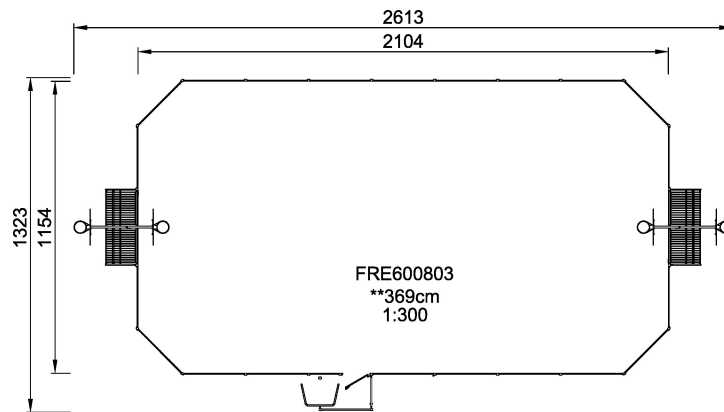

FRE600803

MUGA, 13x26 meter, Low 1m, Wood Look

KOMPAN
Let's play

Wood Plastic Composite (WPC) has the same texture and appearance as wood. It is maintenance-free and environmental friendly. WPC fits perfectly into a natural environment. The fully flat inside gives the best bounce experience when playing. The flat wall becomes a part of the game and adds a new dimension to it. A dimension that can challenge and develop players' tactical vision of the game. The 3 m x 2 m Multi Goal follows the goal size of FIFA Futsal and IHF Handball regulations. The basketball hoop is placed at the official NBA height of 305 cm, and has the official NBA size of 46 cm in diameter.

Product Line Multi Use Games Area

Category MUGA by Design

Age group 3+

SOCIALIZE

RULES PLAY

INCLUSIVE

SUR-FACE

IN-GROU.

ADA / INCLUSIVE

ASTM

FRE600803
1:300

* = Highest designated play surface.
** = Total height of product.

Weight/heaviest parts	kg.	Installation (Manpower)	Persons
Concrete required	NaN m3	Installation (Hours)	Hours
Foundation amount/footing	NaN	Excavation	NaN m3