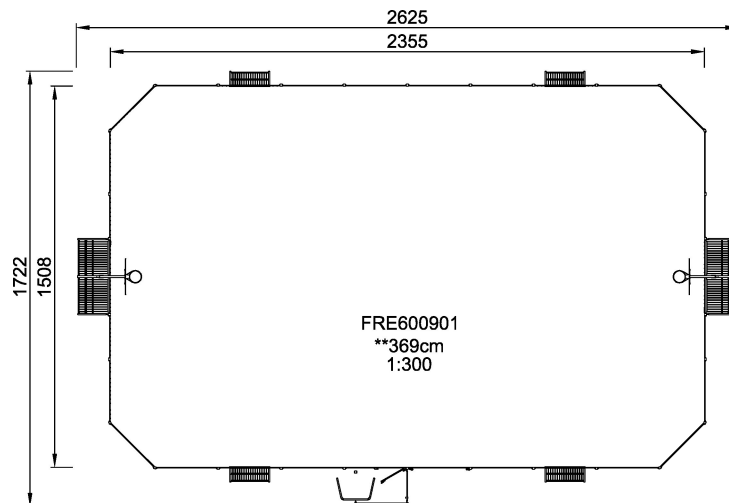

FRE600901

MUGA, 18x26 meter, High 3m, Steel Wood Look

KOMPAN[®]
Let's play

Wood Plastic Composite (WPC) has the same texture and appearance as wood. It is maintenance-free and environmental friendly. WPC fits perfectly into a natural environment. The fully flat inside gives the best bounce experience when playing. The flat wall becomes a part of the game and adds a new dimension to it. A dimension that can challenge and develop players' tactical vision of the game. The 3 m x 2 m Multi Goal follows the goal size of FIFA Futsal and IHF Handball regulations. The basketball hoop is placed at the official NBA height of 305 cm, and has the official NBA size of 46 cm in diameter.

Product Line Multi Use Games Area

Category MUGA by Design

Age group 3+

**SUR-
FACE**

**IN-
GROU.**

ASTM

* = Highest designated play surface.
** = Total height of product.

Weight/heaviest parts	kg.	Installation (Manpower)	Persons
Concrete required	NaN m3	Installation (Hours)	Hours
Foundation amount/footing	NaN	Excavation	NaN m3