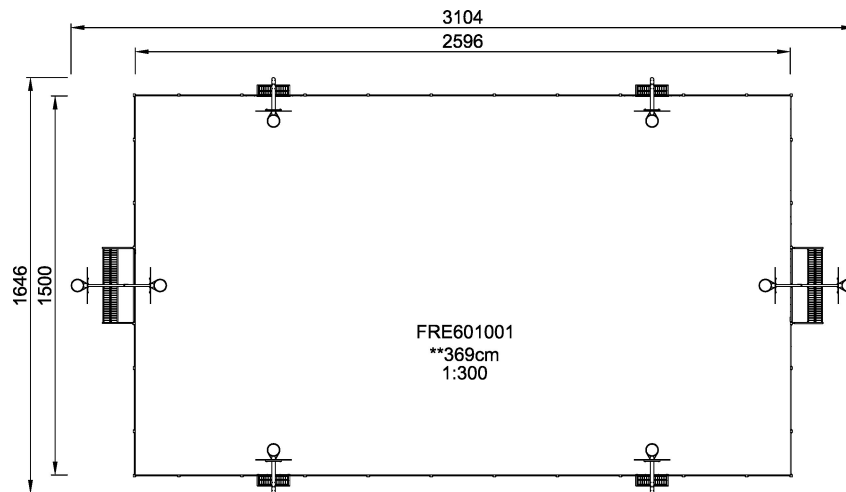

FRE601001

MUGA, 16x31 meter, Low 2m, Steel Plate Design

The EcoCore™ is a highly durable, ecofriendly material, which is not only recyclable after use, but also consists of a core produced from 100% recycled material. The core has a thickness of 15 mm and is representing 80% of the total material. The fully flat inside gives the best bounce experience when playing. The flat wall becomes a part of the game and adds a new dimension to it. A dimension that can challenge and develop players' tactical vision of the game. The 3 m x 2 m Multi Goal follows the goal size of FIFA Futsal and IHF Handball regulations. The basketball hoop is placed at the official NBA height of 305 cm, and has the official NBA size of 46 cm in diameter.

ADA / INCLUSIVE

ASTM

* = Highest designated play surface.
** = Total height of product.

Weight/heaviest parts	kg.	Installation (Manpower)	Persons
Concrete required	NaN m3	Installation (Hours)	Hours
Foundation amount/footing	NaN	Excavation	NaN m3