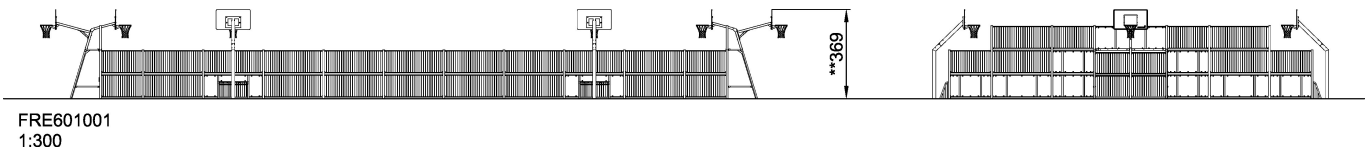

FRE601001

MUGA, 16x31 meter, Low 2m, Steel Plate Design

The EcoCore™ is a highly durable, ecofriendly material, which is not only recyclable after use, but also consists of a core produced from 100% recycled material. The core has a thickness of 15 mm and is representing 80% of the total material. The fully flat inside gives the best bounce experience when playing. The flat wall becomes a part of the game and adds a new dimension to it. A dimension that can challenge and develop players' tactical vision of the game. The 3 m x 2 m Multi Goal follows the goal size of FIFA Futsal and IHF Handball regulations. The basketball hoop is placed at the official NBA height of 305 cm, and has the official NBA size of 46 cm in diameter.

Product Line Multi Use Games Area

Category MUGA by Design

Age group 3+

SOCIALIZE

RULES PLAY

INCLUSIVE

SURFACE

IN-GROU.

ADA / INCLUSIVE

ASTM

* = Highest designated play surface.
** = Total height of product.

Weight/heaviest parts	kg.	Installation (Manpower)	Persons
Concrete required	NaN m3	Installation (Hours)	Hours
Foundation amount/footing	NaN	Excavation	NaN m3