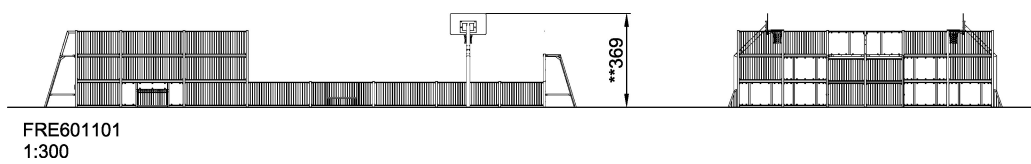

# MUGA, 11x21 meter, Low 1m/3m, Steel

**KOMPAN**  
Let's play

The EcoCore™ is a highly durable, ecofriendly material, which is not only recyclable after use, but also consists of a core produced from 100% recycled material. The core has a thickness of 15 mm and is representing 80% of the total material. The fully flat inside gives the best bounce experience when playing. The flat wall becomes a part of the game and adds a new dimension to it. A dimension that can challenge and develop players' tactical vision of the game. The 3 m x 2 m Multi Goal follows the goal size of FIFA Futsal and IHF Handball regulations. The basketball hoop is placed at the official NBA height of 305 cm, and has the official NBA size of 46 cm in diameter.

**Product Line** Multi Use Games Area

**Category** MUGA by Design

**Age group** 3+

**SUR-  
FACE**

**IN-  
GROU.**

**ASTM**

\* = Highest designated play surface.  
\*\* = Total height of product.

<b>Weight/heaviest parts</b>	kg.	<b>Installation (Manpower)</b>	Persons
<b>Concrete required</b>	NaN m3	<b>Installation (Hours)</b>	Hours
<b>Foundation amount/footing</b>	NaN	<b>Excavation</b>	NaN m3