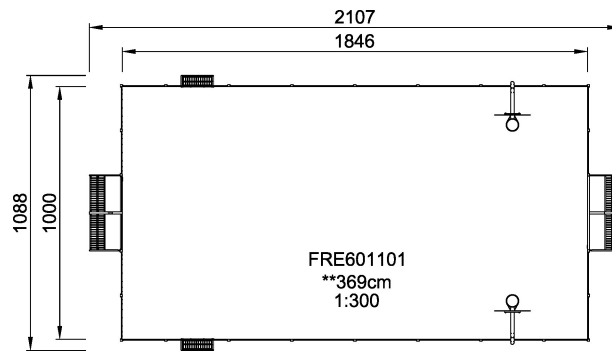

# MUGA, 11x21 meter, Low 1m/3m, Steel

**KOMPAN**  
Let's play

The EcoCore™ is a highly durable, ecofriendly material, which is not only recyclable after use, but also consists of a core produced from 100% recycled material. The core has a thickness of 15 mm and is representing 80% of the total material. The fully flat inside gives the best bounce experience when playing. The flat wall becomes a part of the game and adds a new dimension to it. A dimension that can challenge and develop players' tactical vision of the game. The 3 m x 2 m Multi Goal follows the goal size of FIFA Futsal and IHF Handball regulations. The basketball hoop is placed at the official NBA height of 305 cm, and has the official NBA size of 46 cm in diameter.

**Product Line** Multi Use Games Area

**Category** MUGA by Design

**Age group** 3+

**SUR-  
FACE**

**IN-  
GROU.**

**ASTM**

\* = Highest designated play surface.  
\*\* = Total height of product.

<b>Weight/heaviest parts</b>	kg.	<b>Installation (Manpower)</b>	Persons
<b>Concrete required</b>	NaN m3	<b>Installation (Hours)</b>	Hours
<b>Foundation amount/footing</b>	NaN	<b>Excavation</b>	NaN m3