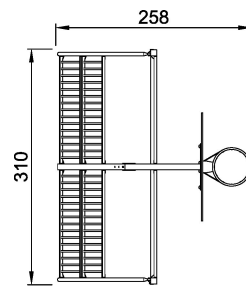

FRE601401

Multi Goal, 3 meter

KOMPAN[®]
Let's play

The distance between the vertical tubes is small enough to keep even small balls, such as field hockey balls, inside the pitch at all times. By embedding the tubes into the steel frame we have created an extremely vandalism proof Panel that can be placed in the toughest of neighborhoods. The galvanized tubes almost disappear from a distance. This transparent design makes it easy to follow the game and makes the architectural environment stand out. The 3 m x 2 m Multi Goal follows the goal size of FIFA Futsal and IHF Handball regulations. The basketball hoop is placed at the official NBA height of 305 cm, and has the official NBA size of 46 cm in diameter.

ADA / INCLUSIVE

ASTM

FRE601401
**369cm
1:100

FRE601401
1:300

* = Highest designated play surface.
** = Total height of product.

Weight/heaviest parts	kg.	Installation (Manpower)	Persons
Concrete required	NaN m3	Installation (Hours)	Hours
Foundation amount/footing	NaN	Excavation	NaN m3