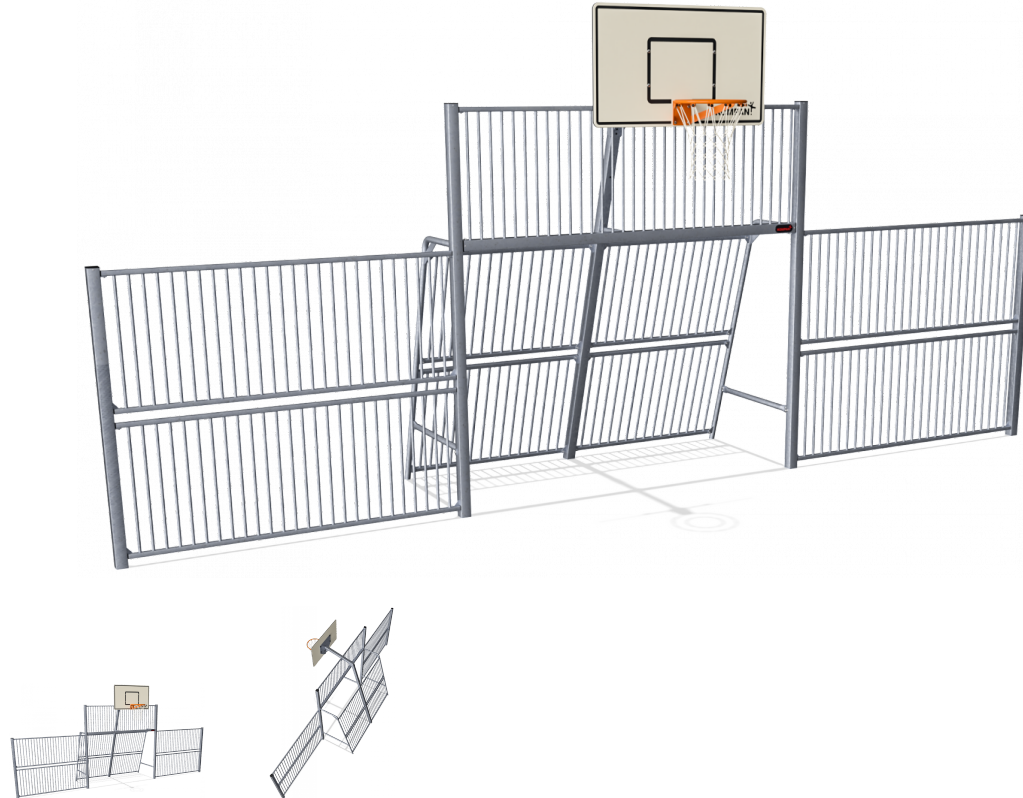

FRE601501

Multi Goal, 8 meter

KOMPAN[®]
Let's play

The distance between the vertical tubes is small enough to keep even small balls, such as field hockey balls, inside the pitch at all times. By embedding the tubes into the steel frame we have created an extremely vandalism proof Panel that can be placed in the toughest of neighborhoods. The galvanized tubes almost disappear from a distance. This transparent design makes it easy to follow the game and makes the architectural environment stand out. The 3 m x 2 m Multi Goal follows the goal size of FIFA Futsal and IHF Handball regulations. The basketball hoop is placed at the official NBA height of 305 cm, and has the official NBA size of 46 cm in diameter.

Product Line Multi Use Games Area

Category Goal Walls & Panna

Age group 3+

**SUR-
FACE**

**IN-
GROU.**

ASTM

* = Highest designated play surface.
** = Total height of product.

Weight/heaviest parts	kg.	Installation (Manpower)	Persons
Concrete required	NaN m3	Installation (Hours)	Hours
Foundation amount/footing	NaN	Excavation	NaN m3