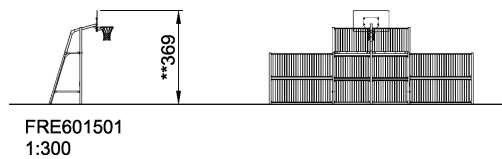

FRE601501

Multi Goal, 8 meter

KOMPAN[®]
Let's play

The distance between the vertical tubes is small enough to keep even small balls, such as field hockey balls, inside the pitch at all times. By embedding the tubes into the steel frame we have created an extremely vandalism proof Panel that can be placed in the toughest of neighborhoods. The galvanized tubes almost disappear from a distance. This transparent design makes it easy to follow the game and makes the architectural environment stand out. The 3 m x 2 m Multi Goal follows the goal size of FIFA Futsal and IHF Handball regulations. The basketball hoop is placed at the official NBA height of 305 cm, and has the official NBA size of 46 cm in diameter.

Product Line Multi Use Games Area

Category Goal Walls & Panna

Age group 3+

**SUR-
FACE**

**IN-
GROU.**

ASTM

* = Highest designated play surface.
** = Total height of product.

Weight/heaviest parts	kg.	Installation (Manpower)	Persons
Concrete required	NaN m3	Installation (Hours)	Hours
Foundation amount/footing	NaN	Excavation	NaN m3