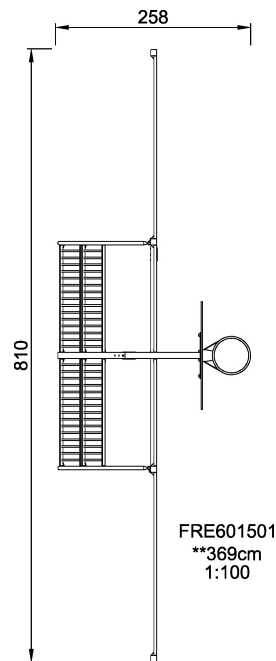

FRE601501

Multi Goal, 8 meter

KOMPAN[®]
Let's play

The distance between the vertical tubes is small enough to keep even small balls, such as field hockey balls, inside the pitch at all times. By embedding the tubes into the steel frame we have created an extremely vandalism proof Panel that can be placed in the toughest of neighborhoods. The galvanized tubes almost disappear from a distance. This transparent design makes it easy to follow the game and makes the architectural environment stand out. The 3 m x 2 m Multi Goal follows the goal size of FIFA Futsal and IHF Handball regulations. The basketball hoop is placed at the official NBA height of 305 cm, and has the official NBA size of 46 cm in diameter.

Product Line Multi Use Games Area

Category Goal Walls & Panna

Age group 3+

**SUR-
FACE**

**IN-
GROU.**

ASTM

* = Highest designated play surface.
** = Total height of product.

Weight/heaviest parts	kg.	Installation (Manpower)	Persons
Concrete required	NaN m3	Installation (Hours)	Hours
Foundation amount/footing	NaN	Excavation	NaN m3