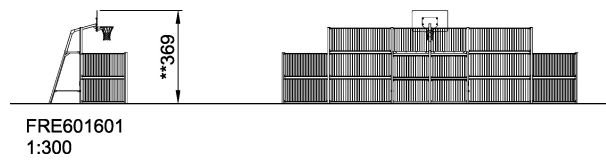

# Multi Goal, 12 meter

**KOMPAN**<sup>®</sup>  
Let's play

The distance between the vertical tubes is small enough to keep even small balls, such as field hockey balls, inside the pitch at all times. By embedding the tubes into the steel frame we have created an extremely vandalism proof Panel that can be placed in the toughest of neighborhoods. The galvanized tubes almost disappear from a distance. This transparent design makes it easy to follow the game and makes the architectural environment stand out. The 3 m x 2 m Multi Goal follows the goal size of FIFA Futsal and IHF Handball regulations. The basketball hoop is placed at the official NBA height of 305 cm, and has the official NBA size of 46 cm in diameter.

**Product Line** Multi Use Games Area

**Category** Goal Walls & Panna

**Age group** 3+

**SUR-  
FACE**

**IN-  
GROU.**

**ASTM**

\* = Highest designated play surface.  
\*\* = Total height of product.

<b>Weight/heaviest parts</b>	kg.	<b>Installation (Manpower)</b>	Persons
<b>Concrete required</b>	NaN m3	<b>Installation (Hours)</b>	Hours
<b>Foundation amount/footing</b>	NaN	<b>Excavation</b>	NaN m3