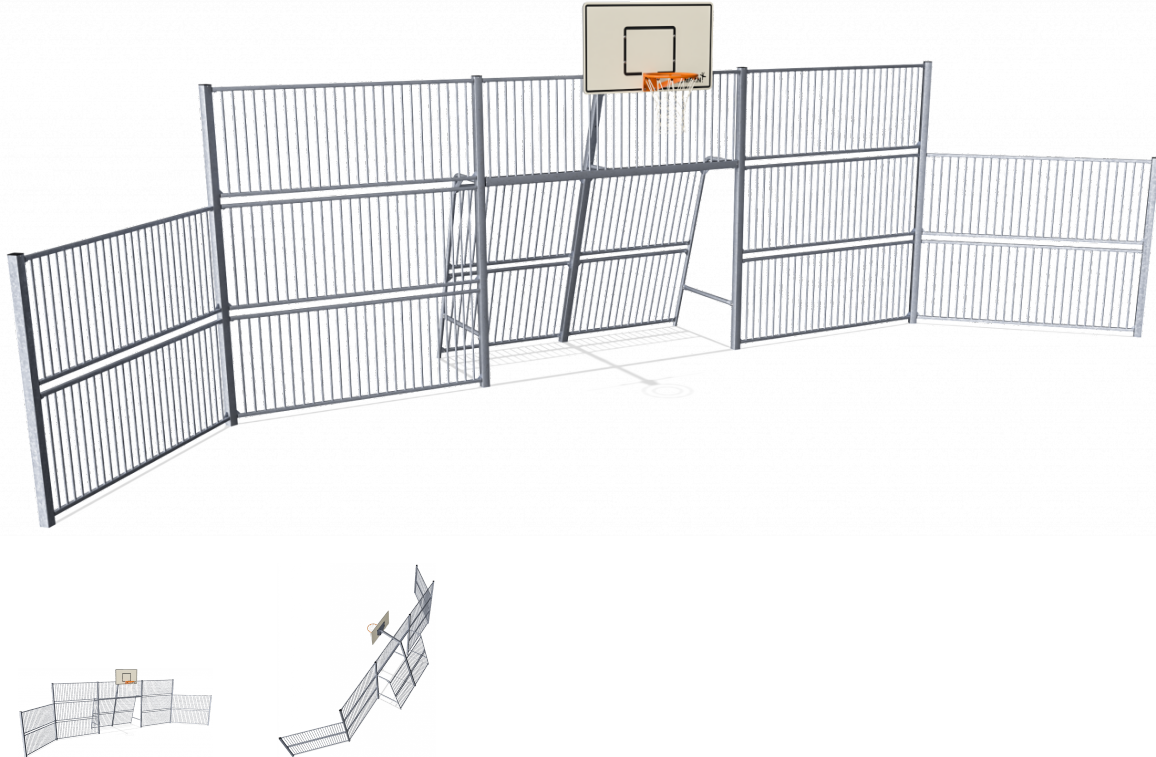

# Multi Goal, 12 meter

**KOMPAN**<sup>®</sup>  
Let's play

The distance between the vertical tubes is small enough to keep even small balls, such as field hockey balls, inside the pitch at all times. By embedding the tubes into the steel frame we have created an extremely vandalism proof Panel that can be placed in the toughest of neighborhoods. The galvanized tubes almost disappear from a distance. This transparent design makes it easy to follow the game and makes the architectural environment stand out. The 3 m x 2 m Multi Goal follows the goal size of FIFA Futsal and IHF Handball regulations. The basketball hoop is placed at the official NBA height of 305 cm, and has the official NBA size of 46 cm in diameter.

**Product Line** Multi Use Games Area

**Category** Goal Walls & Panna

**Age group** 3+

**SUR-  
FACE**

**IN-  
GROU.**

**ASTM**

\* = Highest designated play surface.  
\*\* = Total height of product.

<b>Weight/heaviest parts</b>	kg.	<b>Installation (Manpower)</b>	Persons
<b>Concrete required</b>	NaN m3	<b>Installation (Hours)</b>	Hours
<b>Foundation amount/footing</b>	NaN	<b>Excavation</b>	NaN m3