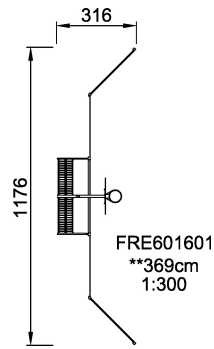

# Multi Goal, 12 meter

**KOMPAN**<sup>®</sup>  
Let's play

The distance between the vertical tubes is small enough to keep even small balls, such as field hockey balls, inside the pitch at all times. By embedding the tubes into the steel frame we have created an extremely vandalism proof Panel that can be placed in the toughest of neighborhoods. The galvanized tubes almost disappear from a distance. This transparent design makes it easy to follow the game and makes the architectural environment stand out. The 3 m x 2 m Multi Goal follows the goal size of FIFA Futsal and IHF Handball regulations. The basketball hoop is placed at the official NBA height of 305 cm, and has the official NBA size of 46 cm in diameter.

**Product Line** Multi Use Games Area

**Category** Goal Walls & Panna

**Age group** 3+

**SUR-  
FACE**

**IN-  
GROU.**

**ASTM**

\* = Highest designated play surface.  
\*\* = Total height of product.

<b>Weight/heaviest parts</b>	kg.	<b>Installation (Manpower)</b>	Persons
<b>Concrete required</b>	NaN m3	<b>Installation (Hours)</b>	Hours
<b>Foundation amount/footing</b>	NaN	<b>Excavation</b>	NaN m3