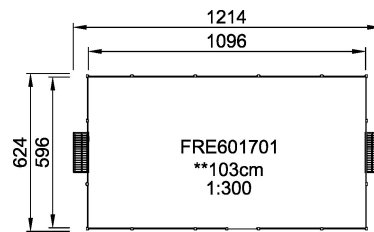

Product Line Multi Use Games Area

Category MUGA by Size

Age group 3+

RULES PLAY

INCLUSIVE

**SUR-
FACE**

**IN-
GROU.**

ADA / INCLUSIVE

ASTM

* = Highest designated play surface.
** = Total height of product.

Weight/heaviest parts	kg.	Installation (Manpower)	Persons
Concrete required	NaN m3	Installation (Hours)	Hours
Foundation amount/footing	NaN	Excavation	NaN m3