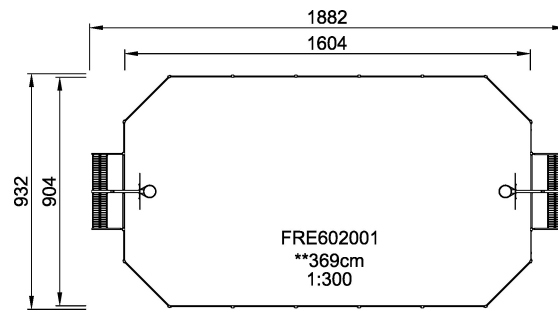

# MUGA, 9x19 meter

**KOMPAN**  
Let's play

The distance between the vertical tubes is small enough to keep even small balls, such as field hockey balls, inside the pitch at all times. By embedding the tubes into the steel frame we have created an extremely vandalism proof Panel that can be placed in the toughest of neighborhoods. The galvanized tubes almost disappear from a distance. This transparent design makes it easy to follow the game and makes the architectural environment stand out. The 3 m x 2 m Multi Goal follows the goal size of FIFA Futsal and IHF Handball regulations. The basketball hoop is placed at the official NBA height of 305 cm, and has the official NBA size of 46 cm in diameter.

**Product Line** Multi Use Games Area

**Category** MUGA by Size

**Age group** 3+

**SUR-  
FACE**

**IN-  
GROU.**

**ASTM**

\* = Highest designated play surface.  
\*\* = Total height of product.

<b>Weight/heaviest parts</b>	kg.	<b>Installation (Manpower)</b>	Persons
<b>Concrete required</b>	NaN m3	<b>Installation (Hours)</b>	Hours
<b>Foundation amount/footing</b>	NaN	<b>Excavation</b>	NaN m3