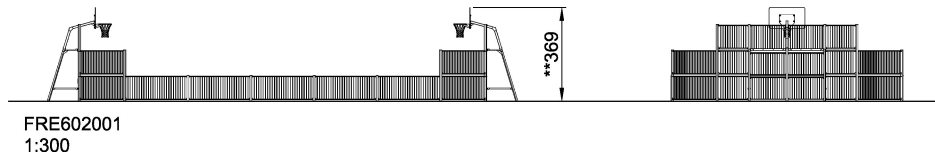

# MUGA, 9x19 meter

**KOMPAN**  
Let's play

The distance between the vertical tubes is small enough to keep even small balls, such as field hockey balls, inside the pitch at all times. By embedding the tubes into the steel frame we have created an extremely vandalism proof Panel that can be placed in the toughest of neighborhoods. The galvanized tubes almost disappear from a distance. This transparent design makes it easy to follow the game and makes the architectural environment stand out. The 3 m x 2 m Multi Goal follows the goal size of FIFA Futsal and IHF Handball regulations. The basketball hoop is placed at the official NBA height of 305 cm, and has the official NBA size of 46 cm in diameter.

**Product Line** Multi Use Games Area

**Category** MUGA by Size

**Age group** 3+

**SUR-  
FACE**

**IN-  
GROU.**

**ASTM**

\* = Highest designated play surface.  
\*\* = Total height of product.

<b>Weight/heaviest parts</b>	kg.	<b>Installation (Manpower)</b>	Persons
<b>Concrete required</b>	NaN m3	<b>Installation (Hours)</b>	Hours
<b>Foundation amount/footing</b>	NaN	<b>Excavation</b>	NaN m3