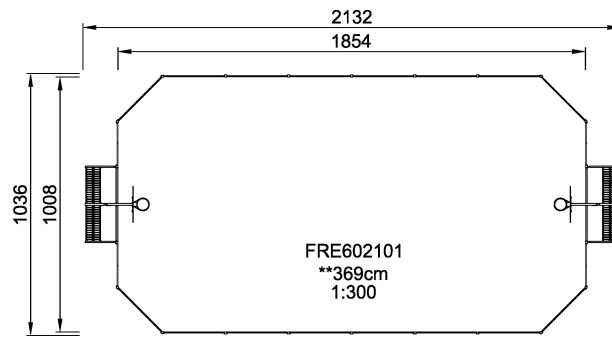

FRE602101

MUGA, 10x21 meter

KOMPAN[®]
Let's play

The distance between the vertical tubes is small enough to keep even small balls, such as field hockey balls, inside the pitch at all times. By embedding the tubes into the steel frame we have created an extremely vandalism proof Panel that can be placed in the toughest of neighborhoods. The galvanized tubes almost disappear from a distance. This transparent design makes it easy to follow the game and makes the architectural environment stand out. The 3 m x 2 m Multi Goal follows the goal size of FIFA Futsal and IHF Handball regulations. The basketball hoop is placed at the official NBA height of 305 cm, and has the official NBA size of 46 cm in diameter.

Product Line Multi Use Games Area

Category MUGA by Size

Age group 3+

**SUR-
FACE**

**IN-
GROU.**

ASTM

* = Highest designated play surface.
** = Total height of product.

Weight/heaviest parts	kg.	Installation (Manpower)	Persons
Concrete required	NaN m3	Installation (Hours)	Hours
Foundation amount/footing	NaN	Excavation	NaN m3