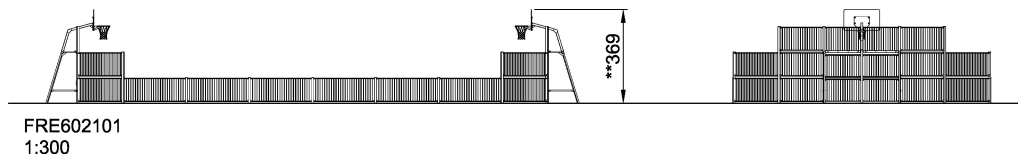

FRE602101

MUGA, 10x21 meter

KOMPAN[®]
Let's play

The distance between the vertical tubes is small enough to keep even small balls, such as field hockey balls, inside the pitch at all times. By embedding the tubes into the steel frame we have created an extremely vandalism proof Panel that can be placed in the toughest of neighborhoods. The galvanized tubes almost disappear from a distance. This transparent design makes it easy to follow the game and makes the architectural environment stand out. The 3 m x 2 m Multi Goal follows the goal size of FIFA Futsal and IHF Handball regulations. The basketball hoop is placed at the official NBA height of 305 cm, and has the official NBA size of 46 cm in diameter.

Product Line Multi Use Games Area

Category MUGA by Size

Age group 3+

**SUR-
FACE**

**IN-
GROU.**

ASTM

* = Highest designated play surface.
** = Total height of product.

Weight/heaviest parts	kg.	Installation (Manpower)	Persons
Concrete required	NaN m3	Installation (Hours)	Hours
Foundation amount/footing	NaN	Excavation	NaN m3