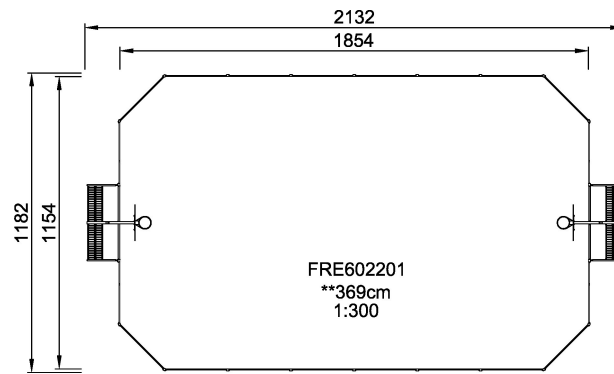

FRE602201

MUGA, 12x21 meter

The distance between the vertical tubes is small enough to keep even small balls, such as field hockey balls, inside the pitch at all times. By embedding the tubes into the steel frame we have created an extremely vandalism proof Panel that can be placed in the toughest of neighborhoods. The galvanized tubes almost disappear from a distance. This transparent design makes it easy to follow the game and makes the architectural environment stand out. The 3 m x 2 m Multi Goal follows the goal size of FIFA Futsal and IHF Handball regulations. The basketball hoop is placed at the official NBA height of 305 cm, and has the official NBA size of 46 cm in diameter.

Product Line Multi Use Games Area

Category MUGA by Size

Age group 3+

**SUR-
FACE**

**IN-
GROU.**

ASTM

* = Highest designated play surface.
** = Total height of product.

Weight/heaviest parts	kg.	Installation (Manpower)	Persons
Concrete required	NaN m3	Installation (Hours)	Hours
Foundation amount/footing	NaN	Excavation	NaN m3