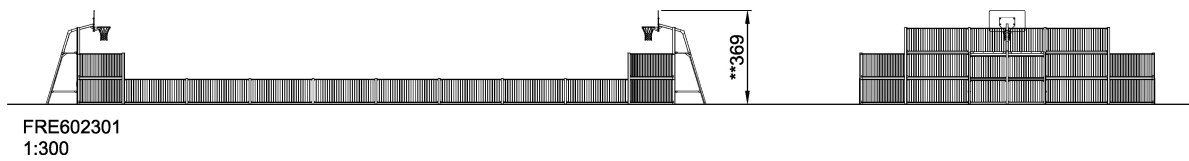

# MUGA, 12x26 meter

The distance between the vertical tubes is small enough to keep even small balls, such as field hockey balls, inside the pitch at all times. By embedding the tubes into the steel frame we have created an extremely vandalism proof Panel that can be placed in the toughest of neighborhoods. The galvanized tubes almost disappear from a distance. This transparent design makes it easy to follow the game and makes the architectural environment stand out. The 3 m x 2 m Multi Goal follows the goal size of FIFA Futsal and IHF Handball regulations. The basketball hoop is placed at the official NBA height of 305 cm, and has the official NBA size of 46 cm in diameter.

**Product Line** Multi Use Games Area

**Category** MUGA by Size

**Age group** 3+

**SUR-  
FACE**

**IN-  
GROU.**

**ASTM**

\* = Highest designated play surface.  
\*\* = Total height of product.

<b>Weight/heaviest parts</b>	kg.	<b>Installation (Manpower)</b>	Persons
<b>Concrete required</b>	NaN m3	<b>Installation (Hours)</b>	Hours
<b>Foundation amount/footing</b>	NaN	<b>Excavation</b>	NaN m3