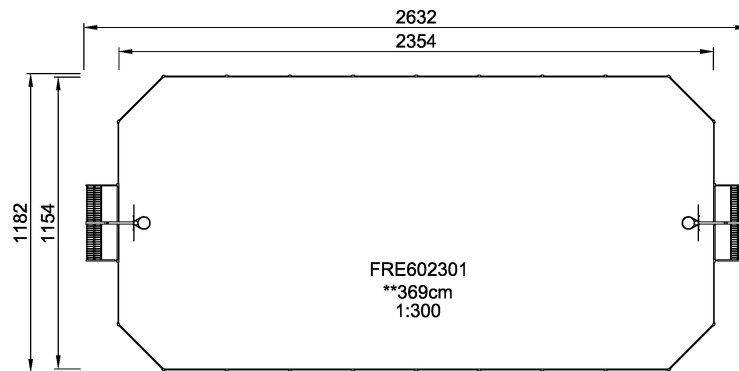

# MUGA, 12x26 meter

The distance between the vertical tubes is small enough to keep even small balls, such as field hockey balls, inside the pitch at all times. By embedding the tubes into the steel frame we have created an extremely vandalism proof Panel that can be placed in the toughest of neighborhoods. The galvanized tubes almost disappear from a distance. This transparent design makes it easy to follow the game and makes the architectural environment stand out. The 3 m x 2 m Multi Goal follows the goal size of FIFA Futsal and IHF Handball regulations. The basketball hoop is placed at the official NBA height of 305 cm, and has the official NBA size of 46 cm in diameter.

**Product Line** Multi Use Games Area

**Category** MUGA by Size

**Age group** 3+

**SUR-  
FACE**

**IN-  
GROU.**

**ASTM**

\* = Highest designated play surface.  
\*\* = Total height of product.

<b>Weight/heaviest parts</b>	kg.	<b>Installation (Manpower)</b>	Persons
<b>Concrete required</b>	NaN m3	<b>Installation (Hours)</b>	Hours
<b>Foundation amount/footing</b>	NaN	<b>Excavation</b>	NaN m3