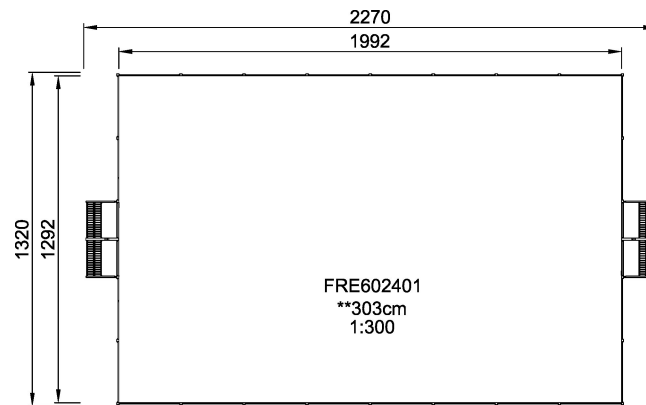

# MUGA, 13x23 meter

The distance between the vertical tubes is small enough to keep even small balls, such as field hockey balls, inside the pitch at all times. By embedding the tubes into the steel frame we have created an extremely vandalism proof Panel that can be placed in the toughest of neighborhoods. The galvanized tubes almost disappear from a distance. This transparent design makes it easy to follow the game and makes the architectural environment stand out. The 3 m x 2 m Multi Goal follows the goal size of FIFA Futsal and IHF Handball regulations. The basketball hoop is placed at the official NBA height of 305 cm, and has the official NBA size of 46 cm in diameter.

**Product Line** Multi Use Games Area

**Category** MUGA by Size

**Age group** 3+

**SUR-  
FACE**

**IN-  
GROU.**

**ASTM**

\* = Highest designated play surface.  
\*\* = Total height of product.

<b>Weight/heaviest parts</b>	kg.	<b>Installation (Manpower)</b>	Persons
<b>Concrete required</b>	NaN m3	<b>Installation (Hours)</b>	Hours
<b>Foundation amount/footing</b>	NaN	<b>Excavation</b>	NaN m3