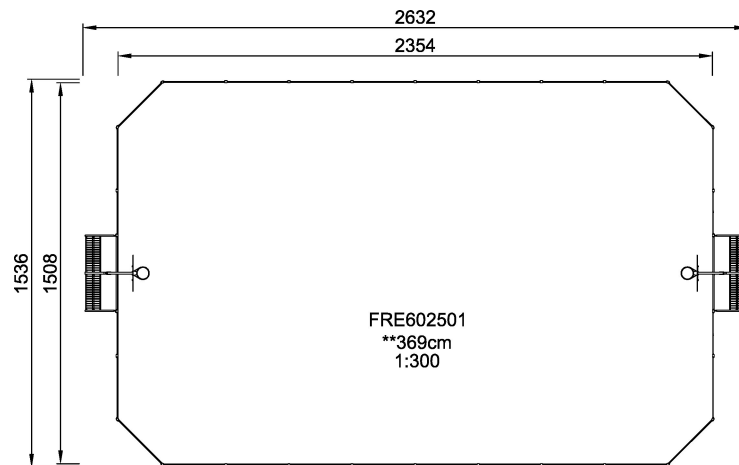

FRE602501

MUGA, 15x26 meter

KOMPAN[®]
Let's play

The distance between the vertical tubes is small enough to keep even small balls, such as field hockey balls, inside the pitch at all times. By embedding the tubes into the steel frame we have created an extremely vandalism proof Panel that can be placed in the toughest of neighborhoods. The galvanized tubes almost disappear from a distance. This transparent design makes it easy to follow the game and makes the architectural environment stand out. The 3 m x 2 m Multi Goal follows the goal size of FIFA Futsal and IHF Handball regulations. The basketball hoop is placed at the official NBA height of 305 cm, and has the official NBA size of 46 cm in diameter.

Product Line Multi Use Games Area

Category MUGA by Size

Age group 3+

**SUR-
FACE**

**IN-
GROU.**

ASTM

* = Highest designated play surface.
** = Total height of product.

Weight/heaviest parts	kg.	Installation (Manpower)	Persons
Concrete required	NaN m3	Installation (Hours)	Hours
Foundation amount/footing	NaN	Excavation	NaN m3