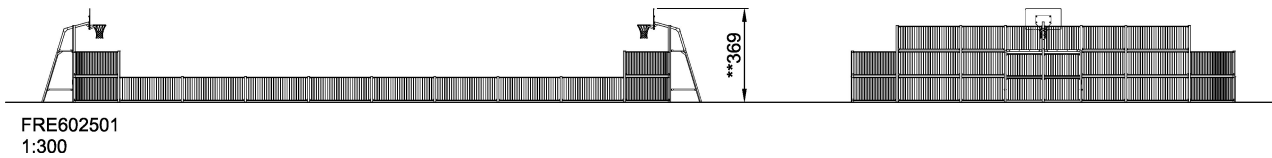

FRE602501

MUGA, 15x26 meter

KOMPAN[®]
Let's play

The distance between the vertical tubes is small enough to keep even small balls, such as field hockey balls, inside the pitch at all times. By embedding the tubes into the steel frame we have created an extremely vandalism proof Panel that can be placed in the toughest of neighborhoods. The galvanized tubes almost disappear from a distance. This transparent design makes it easy to follow the game and makes the architectural environment stand out. The 3 m x 2 m Multi Goal follows the goal size of FIFA Futsal and IHF Handball regulations. The basketball hoop is placed at the official NBA height of 305 cm, and has the official NBA size of 46 cm in diameter.

Product Line Multi Use Games Area

Category MUGA by Size

Age group 3+

**SUR-
FACE**

**IN-
GROU.**

ASTM

* = Highest designated play surface.
** = Total height of product.

Weight/heaviest parts	kg.	Installation (Manpower)	Persons
Concrete required	NaN m3	Installation (Hours)	Hours
Foundation amount/footing	NaN	Excavation	NaN m3