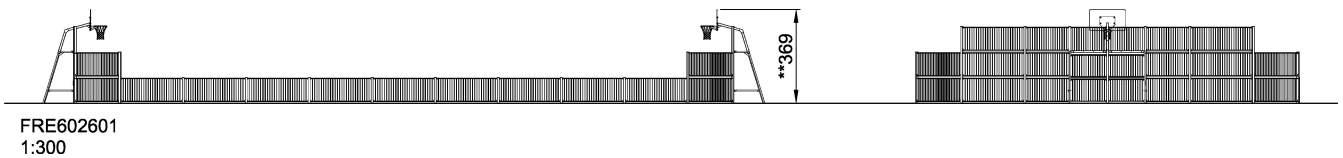

FRE602601

MUGA, 15x29 meter

KOMPAN[®]
Let's play

The distance between the vertical tubes is small enough to keep even small balls, such as field hockey balls, inside the pitch at all times. By embedding the tubes into the steel frame we have created an extremely vandalism proof Panel that can be placed in the toughest of neighborhoods. The galvanized tubes almost disappear from a distance. This transparent design makes it easy to follow the game and makes the architectural environment stand out. The 3 m x 2 m Multi Goal follows the goal size of FIFA Futsal and IHF Handball regulations. The basketball hoop is placed at the official NBA height of 305 cm, and has the official NBA size of 46 cm in diameter.

Product Line Multi Use Games Area

Category MUGA by Size

Age group 3+

**SUR-
FACE**

**IN-
GROU.**

ASTM

* = Highest designated play surface.
** = Total height of product.

Weight/heaviest parts	kg.	Installation (Manpower)	Persons
Concrete required	NaN m3	Installation (Hours)	Hours
Foundation amount/footing	NaN	Excavation	NaN m3