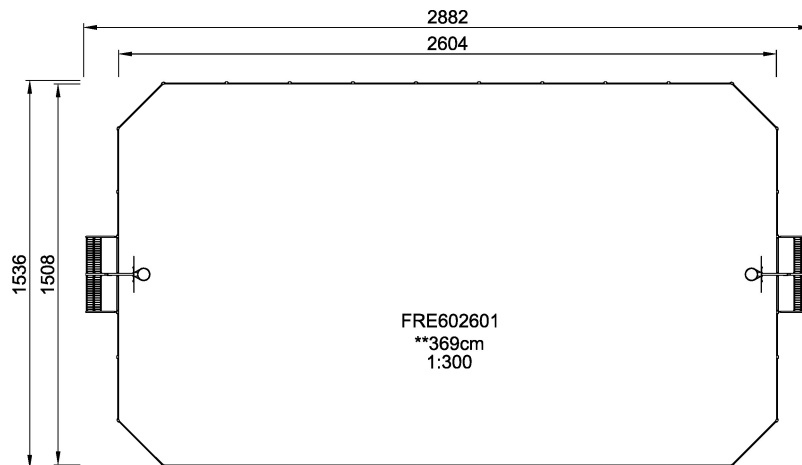

FRE602601

MUGA, 15x29 meter

KOMPAN[®]
Let's play

The distance between the vertical tubes is small enough to keep even small balls, such as field hockey balls, inside the pitch at all times. By embedding the tubes into the steel frame we have created an extremely vandalism proof Panel that can be placed in the toughest of neighborhoods. The galvanized tubes almost disappear from a distance. This transparent design makes it easy to follow the game and makes the architectural environment stand out. The 3 m x 2 m Multi Goal follows the goal size of FIFA Futsal and IHF Handball regulations. The basketball hoop is placed at the official NBA height of 305 cm, and has the official NBA size of 46 cm in diameter.

Product Line Multi Use Games Area

Category MUGA by Size

Age group 3+

**SUR-
FACE**

**IN-
GROU.**

ASTM

* = Highest designated play surface.
** = Total height of product.

Weight/heaviest parts	kg.	Installation (Manpower)	Persons
Concrete required	NaN m3	Installation (Hours)	Hours
Foundation amount/footing	NaN	Excavation	NaN m3