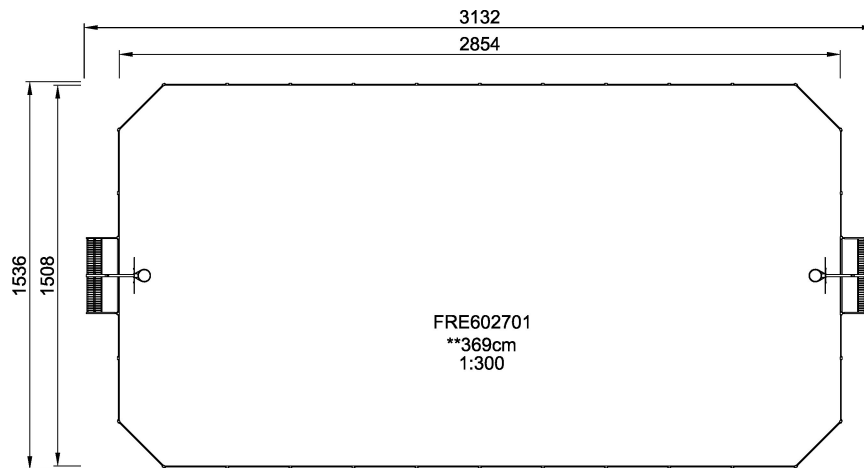

FRE602701

MUGA, 15x31 meter

KOMPAN[®]
Let's play

The distance between the vertical tubes is small enough to keep even small balls, such as field hockey balls, inside the pitch at all times. By embedding the tubes into the steel frame we have created an extremely vandalism proof Panel that can be placed in the toughest of neighborhoods. The galvanized tubes almost disappear from a distance. This transparent design makes it easy to follow the game and makes the architectural environment stand out. The 3 m x 2 m Multi Goal follows the goal size of FIFA Futsal and IHF Handball regulations. The basketball hoop is placed at the official NBA height of 305 cm, and has the official NBA size of 46 cm in diameter.

Product Line Multi Use Games Area

Category MUGA by Size

Age group 3+

**SUR-
FACE**

**IN-
GROU.**

ASTM

* = Highest designated play surface.
** = Total height of product.

Weight/heaviest parts	kg.	Installation (Manpower)	Persons
Concrete required	NaN m3	Installation (Hours)	Hours
Foundation amount/footing	NaN	Excavation	NaN m3