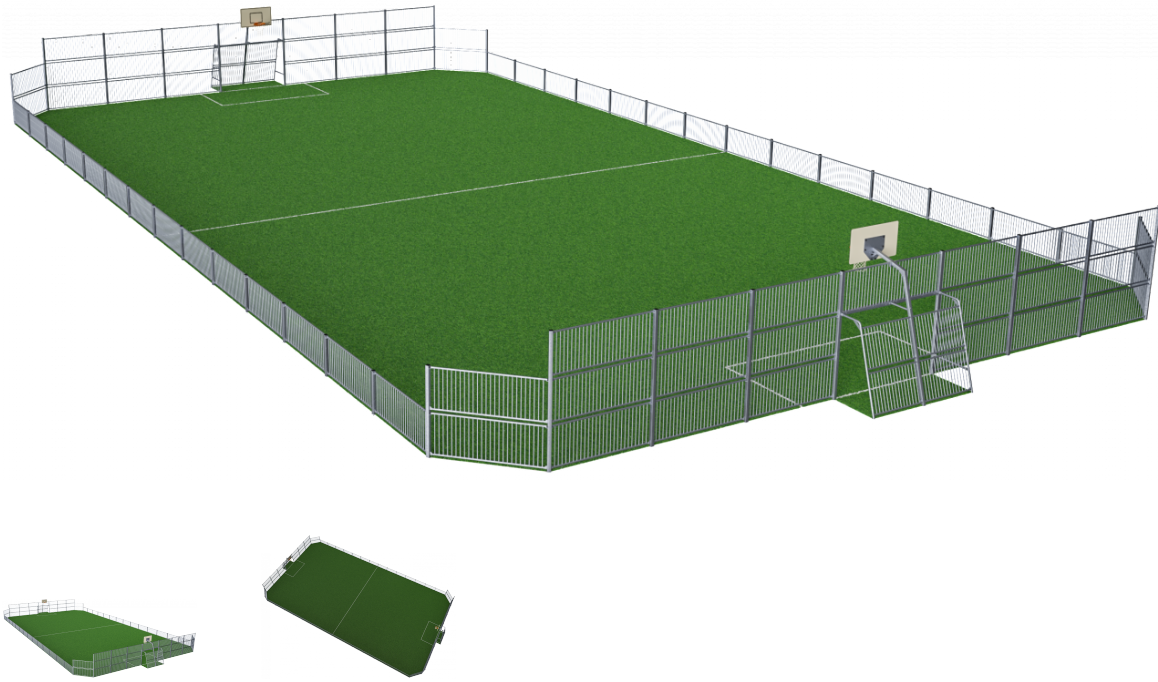

# MUGA, 22x41 meter

**KOMPAN**  
Let's play

The distance between the vertical tubes is small enough to keep even small balls, such as field hockey balls, inside the pitch at all times. By embedding the tubes into the steel frame we have created an extremely vandalism proof Panel that can be placed in the toughest of neighborhoods. The galvanized tubes almost disappear from a distance. This transparent design makes it easy to follow the game and makes the architectural environment stand out. The 3 m x 2 m Multi Goal follows the goal size of FIFA Futsal and IHF Handball regulations. The basketball hoop is placed at the official NBA height of 305 cm, and has the official NBA size of 46 cm in diameter.

**Product Line** Multi Use Games Area

**Category** MUGA by Size

**Age group** 3+

**SUR-  
FACE**

**IN-  
GROU.**

**ASTM**

\* = Highest designated play surface.  
\*\* = Total height of product.

<b>Weight/heaviest parts</b>	kg.	<b>Installation (Manpower)</b>	Persons
<b>Concrete required</b>	NaN m3	<b>Installation (Hours)</b>	Hours
<b>Foundation amount/footing</b>	NaN	<b>Excavation</b>	NaN m3