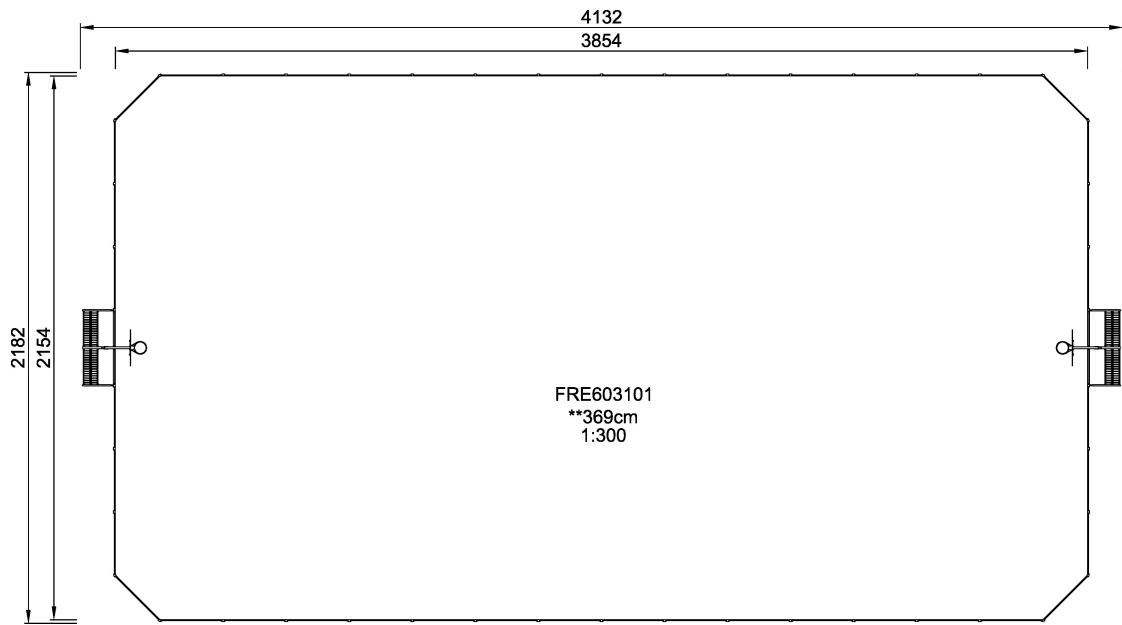

# MUGA, 22x41 meter

**KOMPAN**  
Let's play

The distance between the vertical tubes is small enough to keep even small balls, such as field hockey balls, inside the pitch at all times. By embedding the tubes into the steel frame we have created an extremely vandalism proof Panel that can be placed in the toughest of neighborhoods. The galvanized tubes almost disappear from a distance. This transparent design makes it easy to follow the game and makes the architectural environment stand out. The 3 m x 2 m Multi Goal follows the goal size of FIFA Futsal and IHF Handball regulations. The basketball hoop is placed at the official NBA height of 305 cm, and has the official NBA size of 46 cm in diameter.

**Product Line** Multi Use Games Area

**Category** MUGA by Size

**Age group** 3+

**SUR-  
FACE**

**IN-  
GROU.**

**ASTM**

\* = Highest designated play surface.  
\*\* = Total height of product.

<b>Weight/heaviest parts</b>	kg.	<b>Installation (Manpower)</b>	Persons
<b>Concrete required</b>	NaN m3	<b>Installation (Hours)</b>	Hours
<b>Foundation amount/footing</b>	NaN	<b>Excavation</b>	NaN m3