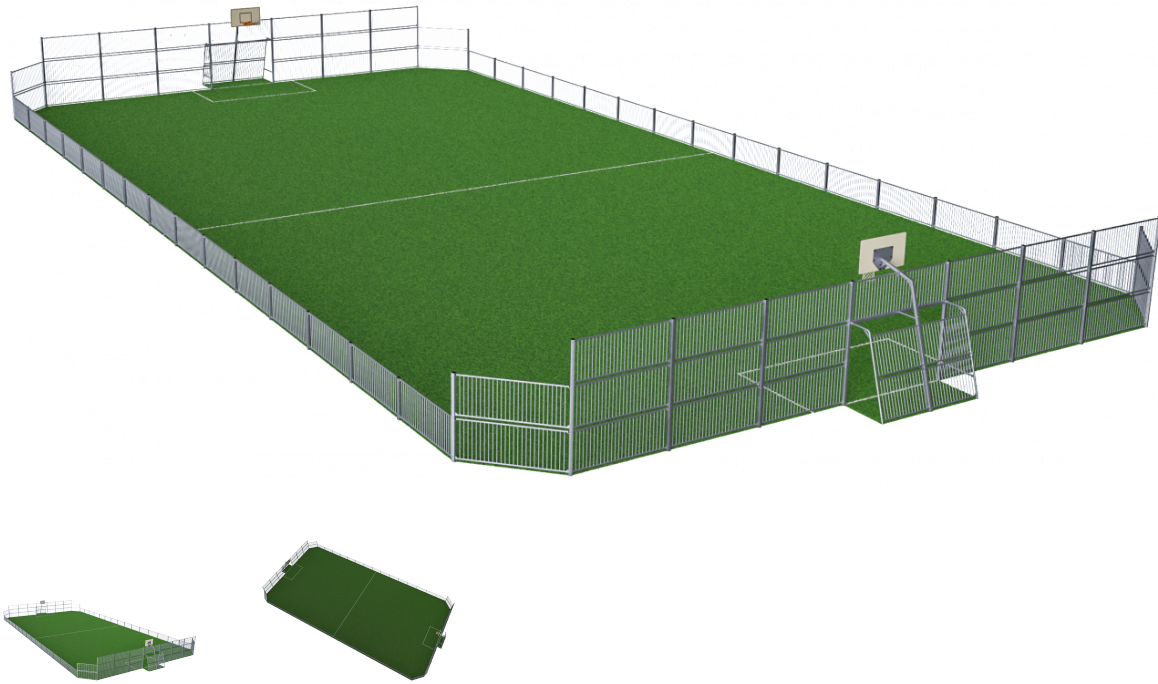

FRE603201

MUGA, 22x44 meter

KOMPAN[®]
Let's play

The distance between the vertical tubes is small enough to keep even small balls, such as field hockey balls, inside the pitch at all times. By embedding the tubes into the steel frame we have created an extremely vandalism proof Panel that can be placed in the toughest of neighborhoods. The galvanized tubes almost disappear from a distance. This transparent design makes it easy to follow the game and makes the architectural environment stand out. The 3 m x 2 m Multi Goal follows the goal size of FIFA Futsal and IHF Handball regulations. The basketball hoop is placed at the official NBA height of 305 cm, and has the official NBA size of 46 cm in diameter.

Product Line Multi Use Games Area

Category MUGA by Size

Age group 3+

SOCIALIZE

RULES PLAY

INCLUSIVE

SUR-
FACE

IN-
GROU.