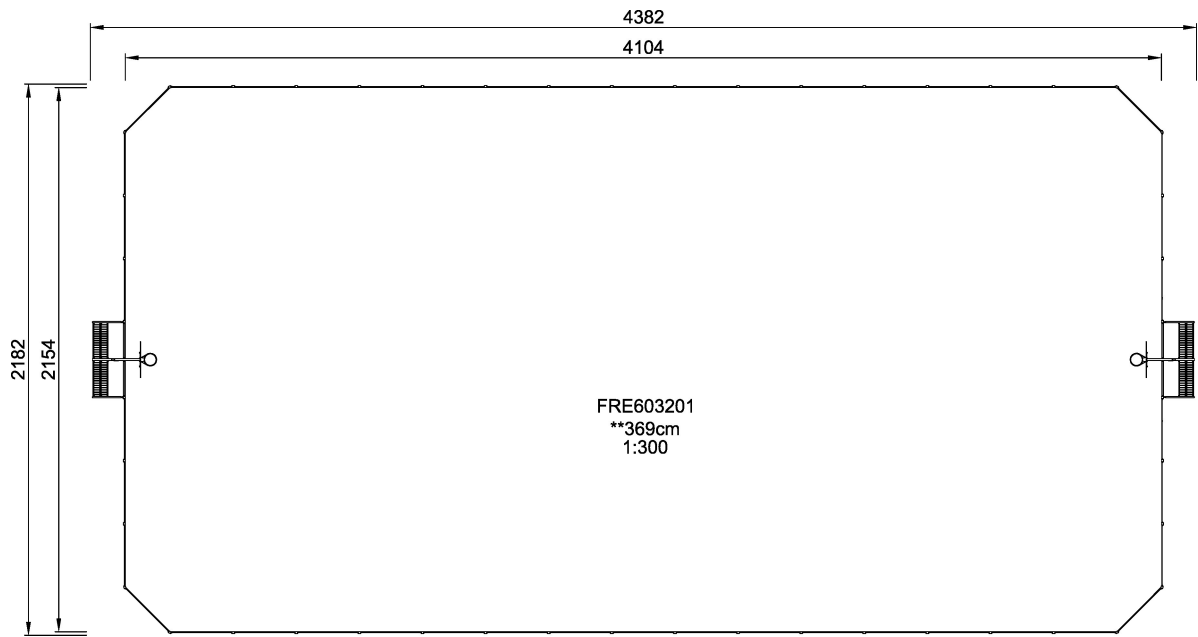

FRE603201

MUGA, 22x44 meter

KOMPAN[®]
Let's play

The distance between the vertical tubes is small enough to keep even small balls, such as field hockey balls, inside the pitch at all times. By embedding the tubes into the steel frame we have created an extremely vandalism proof Panel that can be placed in the toughest of neighborhoods. The galvanized tubes almost disappear from a distance. This transparent design makes it easy to follow the game and makes the architectural environment stand out. The 3 m x 2 m Multi Goal follows the goal size of FIFA Futsal and IHF Handball regulations. The basketball hoop is placed at the official NBA height of 305 cm, and has the official NBA size of 46 cm in diameter.

Product Line Multi Use Games Area

Category MUGA by Size

Age group 3+

SOCIALIZE

RULES PLAY

INCLUSIVE

SUR-
FACE

IN-
GROU.

ADA / INCLUSIVE

ASTM

* = Highest designated play surface.
** = Total height of product.

Weight/heaviest parts	kg.	Installation (Manpower)	Persons
Concrete required	NaN m3	Installation (Hours)	Hours
Foundation amount/footing	NaN	Excavation	NaN m3